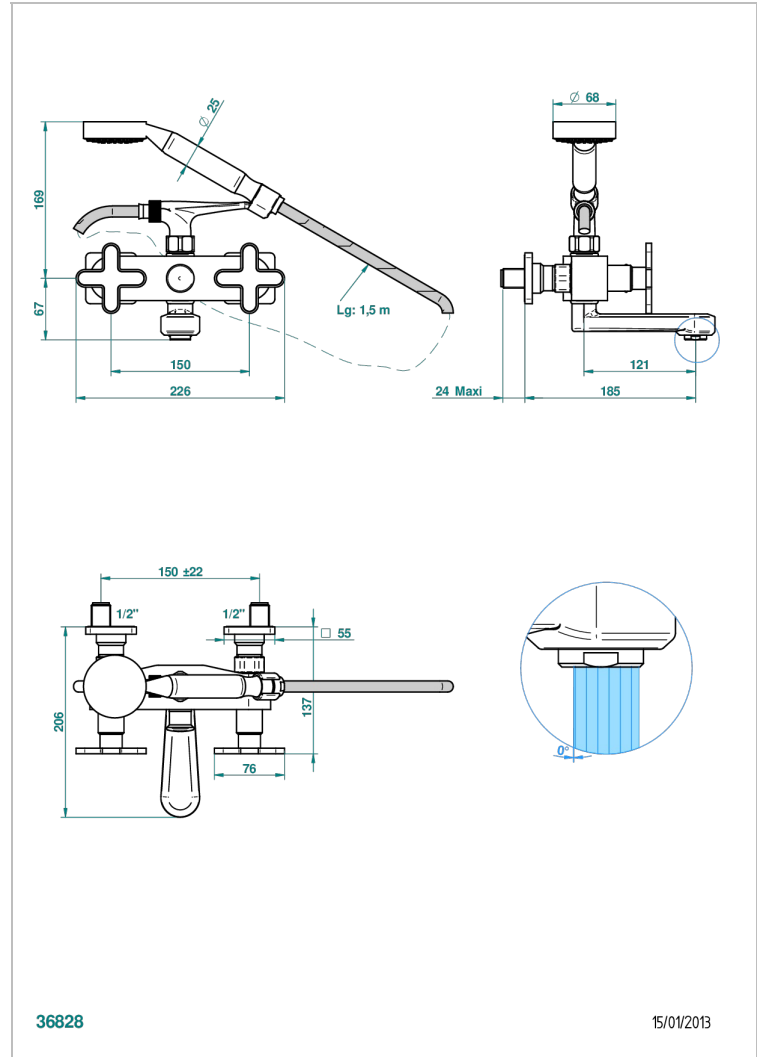

PROFIL BLACK ONYX

A6N-13B

Wall mounted 2-hole bath/shower mixer, shower and hose

36828

15/01/2013

CHARACTERISTIC

- ACS : 21ACCLY033

TECHNICAL SPECS

- Recommandé : 3 bars (max. 5 bars) - Advised : 43,5 psi (max. 72 psi)
- Bec : 35 l/min à 3 bars - Douchette : 9,5 l/min à 3 bars
- Spout : 9.26 gpm at 43.5 psi - Handshower : 2.5 gpm at 43.5 psi

STANDARDS