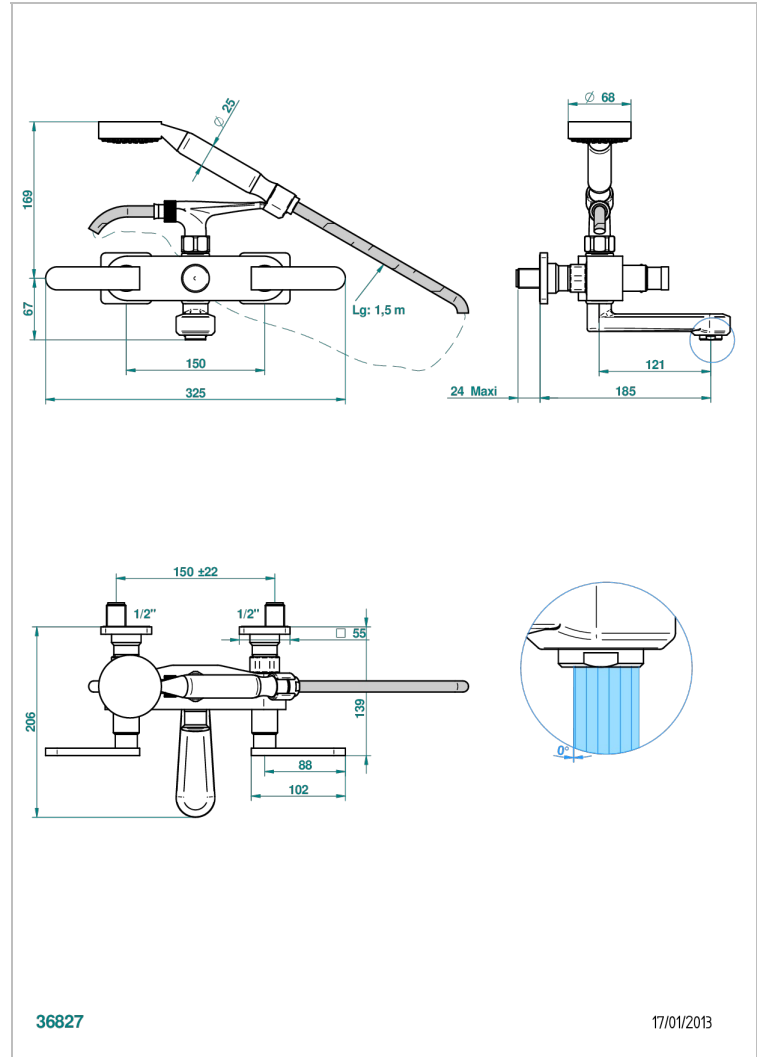

PROFIL METAL WITH LEVER

A6B-13B

Wall mounted 2-hole bath/shower mixer, shower and hose

CHARACTERISTIC

- ACS : 21ACCLY033

TECHNICAL SPECS

- Recommandé : 3 bars (max. 5 bars) - Advised : 43,5 psi (max. 72 psi)
- Bec : 35 l/min à 3 bars - Douchette : 9,5 l/min à 3 bars
- Spout : 9.26 gpm at 43.5 psi - Handshower : 2.5 gpm at 43.5 psi