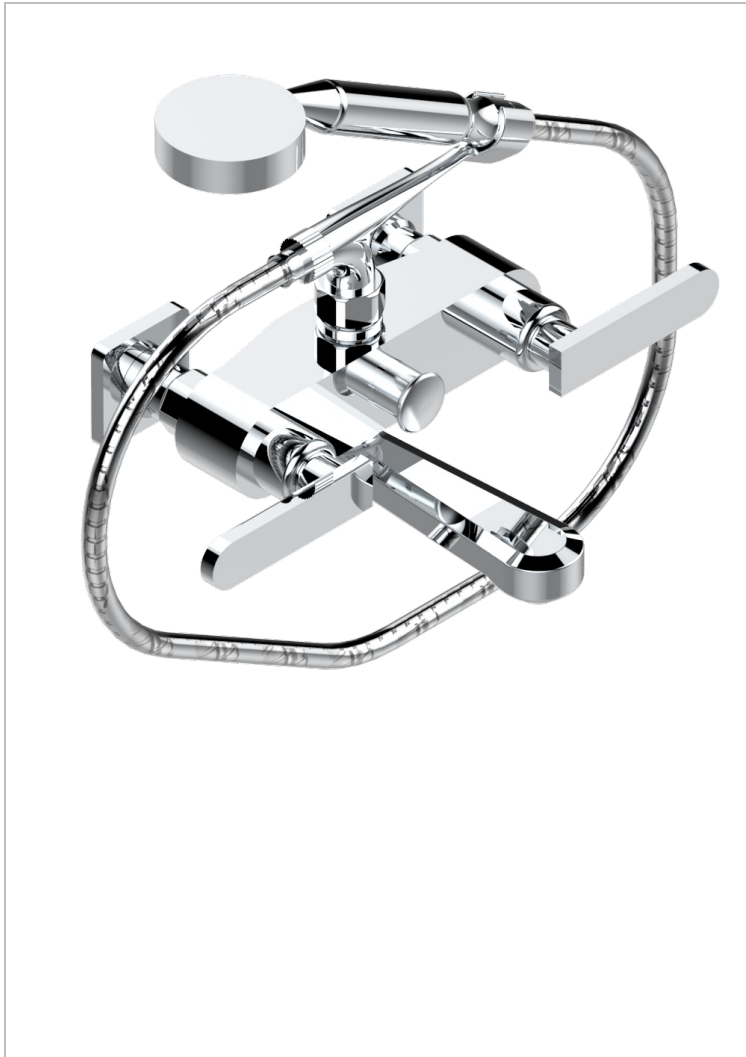

PROFIL METAL WITH LEVER

A6B-13B

Wall mounted 2-hole bath/shower mixer, shower and hose

CHARACTERISTIC

- ACS : 21ACCLY033

TECHNICAL SPECS

- Recommandé : 3 bars (max. 5 bars) - Advised : 43,5 psi (max. 72 psi)
- Bec : 35 l/min à 3 bars - Douchette : 9,5 l/min à 3 bars
- Spout : 9.26 gpm at 43.5 psi - Handshower : 2.5 gpm at 43.5 psi

STANDARDS

AVAILABLE FINITIONS

Antique nickel - H28
Black ceram - D30
Blush PVD - H62
Brass color PVD - H49
Brown bronze color PVD - F33
Gold color PVD - H52

Graphite PVD - H64
Lacquered light bronze - D01
Matt Umber PVD - H67
Matt blush PVD - H60
Matt brass color PVD - H50
Matt brown bronze color PVD - F34

Soft matt gold - F31
Umber PVD - H66
Varnished matt antique red copper (color finish) - H07