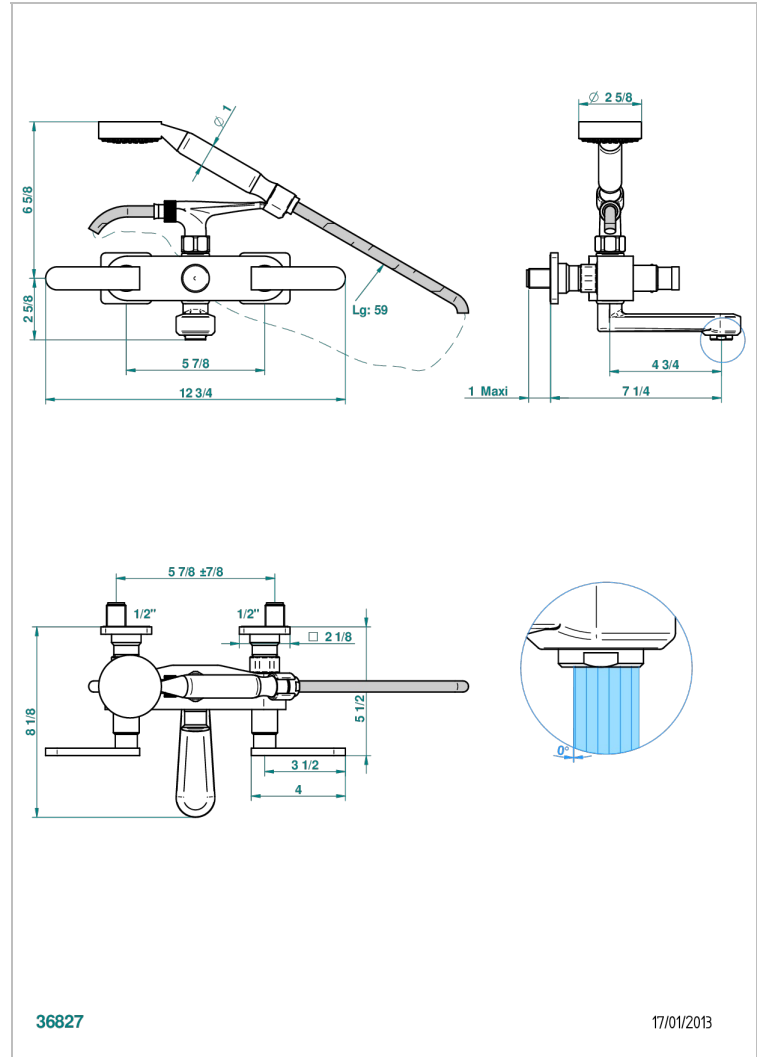

# PROFIL METAL WITH LEVER

A6B-13B

Wall mounted 2-hole bath/shower mixer, shower and hose

## TECHNICAL SPECS

- Recommandé : 3 bars (max. 5 bars) - Advised : 43,5 psi (max. 72 psi)
- Bec : 35 l/min à 3 bars - Douchette : 9,5 l/min à 3 bars
- Spout : 9.26 gpm at 43.5 psi - Handshower : 2.5 gpm at 43.5 psi