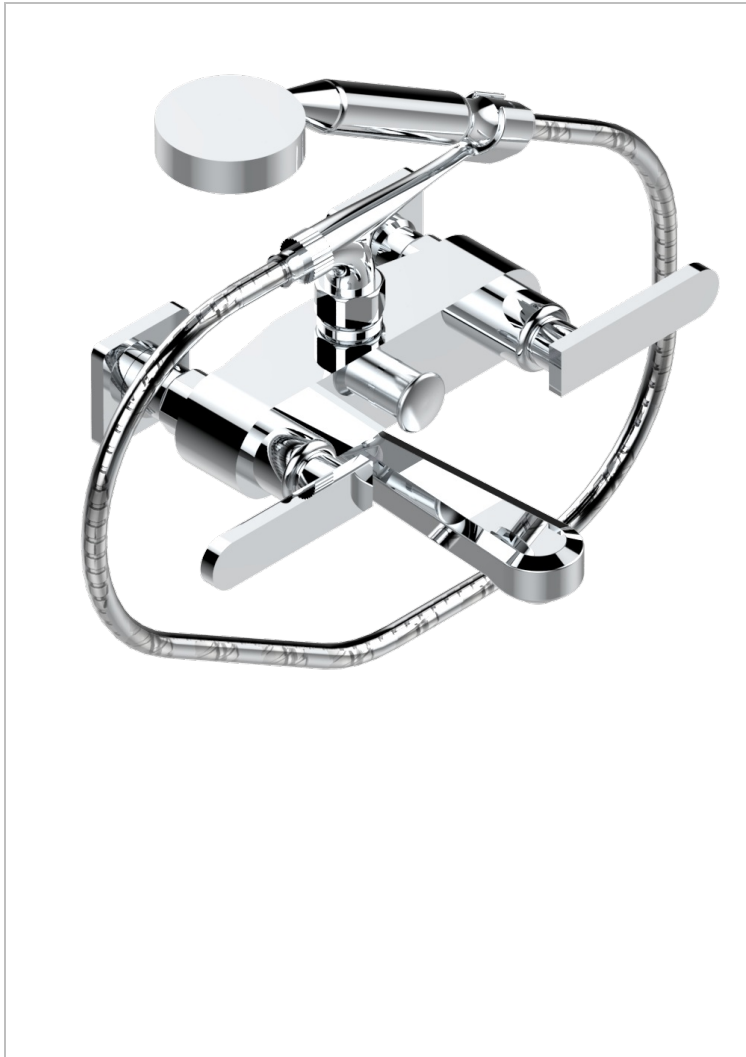

# PROFIL METAL WITH LEVER

A6B-13B

Wall mounted 2-hole bath/shower mixer, shower and hose

## CHARACTERISTIC

- ACS : 21ACCLY033

## TECHNICAL SPECS

- Recommandé : 3 bars (max. 5 bars) - Advised : 43,5 psi (max. 72 psi)
- Bec : 35 l/min à 3 bars - Douchette : 9,5 l/min à 3 bars
- Spout : 9.26 gpm at 43.5 psi - Handshower : 2.5 gpm at 43.5 psi

## AVAILABLE FINITIONS

Antique nickel - H28  
Black ceram - D30  
Blush PVD - H62  
Brass color PVD - H49  
Brown bronze color PVD - F33  
Gold color PVD - H52

Graphite PVD - H64  
Lacquered light bronze - D01  
Matt Umber PVD - H67  
Matt blush PVD - H60  
Matt brass color PVD - H50  
Matt brown bronze color PVD - F34