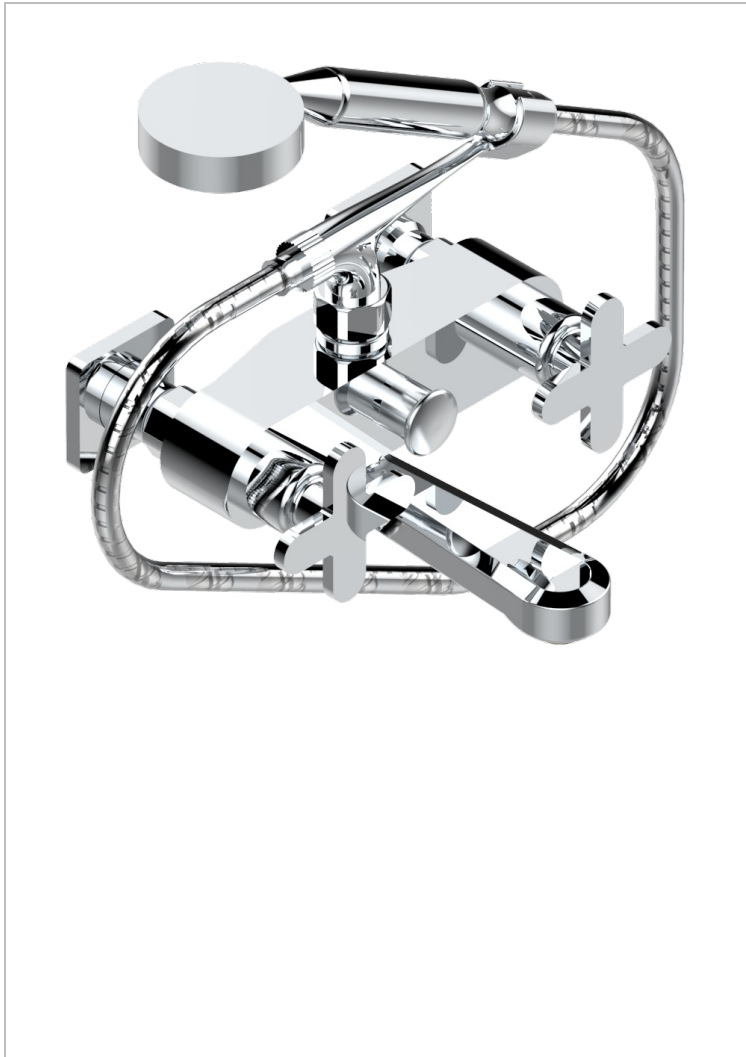

PROFIL METAL

A6A-13B

Wall mounted 2-hole bath/shower mixer, shower and hose

CHARACTERISTIC

- ACS : 21ACCLY033

TECHNICAL SPECS

- Recommandé : 3 bars (max. 5 bars) - Advised : 43,5 psi (max. 72 psi)
- Bec : 35 l/min à 3 bars - Douchette : 9,5 l/min à 3 bars
- Spout : 9.26 gpm at 43.5 psi - Handshower : 2.5 gpm at 43.5 psi

STANDARDS

AVAILABLE FINITIONS

Antique nickel - H28
Black ceram - D30
Blush PVD - H62
Brass color PVD - H49
Brown bronze color PVD - F33
Gold color PVD - H52

Graphite PVD - H64
Lacquered light bronze - D01
Matt Umber PVD - H67
Matt blush PVD - H60
Matt brass color PVD - H50
Matt brown bronze color PVD - F34

Soft matt gold - F31
Umber PVD - H66
Varnished matt antique red copper (color finish) - H07