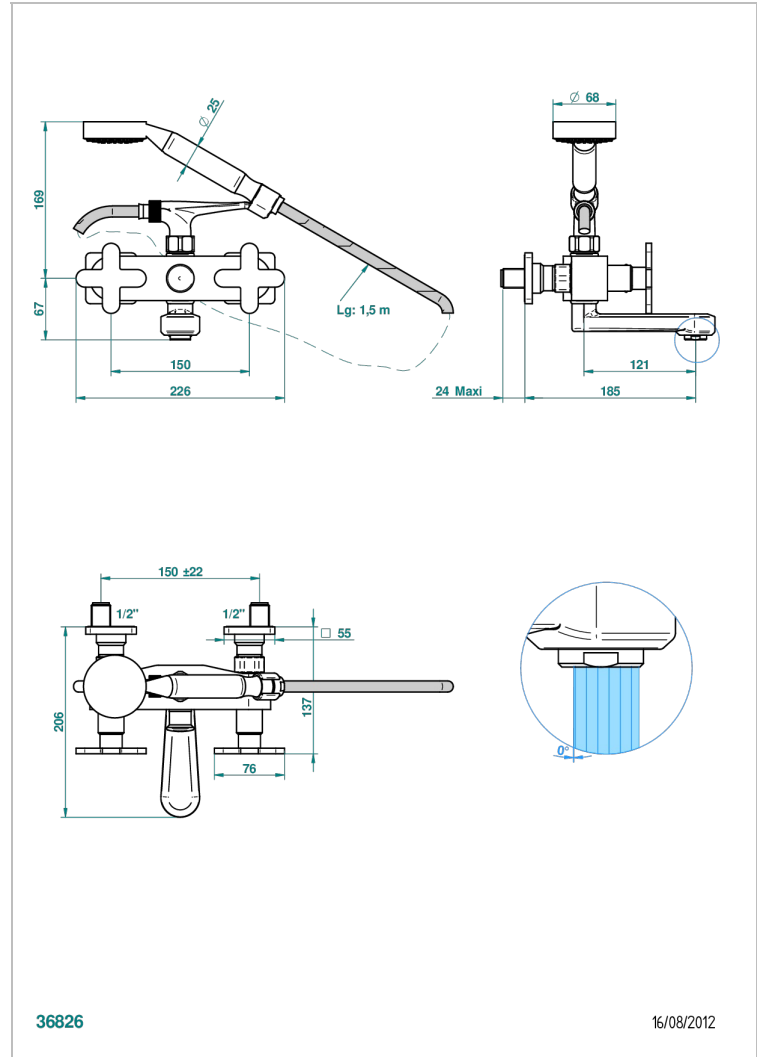

PROFIL METAL

A6A-13B

Wall mounted 2-hole bath/shower mixer, shower and hose

CHARACTERISTIC

- ACS : 21ACCLY033

TECHNICAL SPECS

- Recommandé : 3 bars (max. 5 bars) - Advised : 43,5 psi (max. 72 psi)
- Bec : 35 l/min à 3 bars - Douchette : 9,5 l/min à 3 bars
- Spout : 9.26 gpm at 43.5 psi - Handshower : 2.5 gpm at 43.5 psi