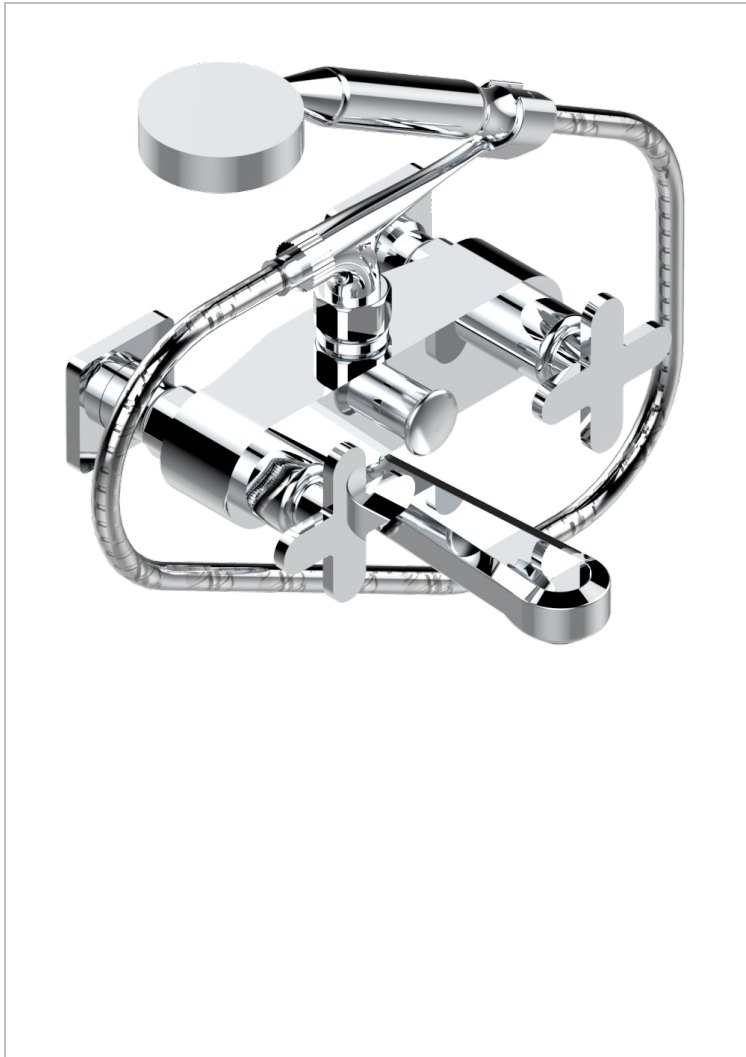

PROFIL METAL

A6A-13B

Wall mounted 2-hole bath/shower mixer, shower and hose

36826

16/08/2012

CHARACTERISTIC

- ACS : 21ACCLY033

TECHNICAL SPECS

- Recommandé : 3 bars (max. 5 bars) - Advised : 43,5 psi (max. 72 psi)
- Bec : 35 l/min à 3 bars - Douchette : 9,5 l/min à 3 bars
- Spout : 9.26 gpm at 43.5 psi - Handshower : 2.5 gpm at 43.5 psi

STANDARDS

AVAILABLE FINITIONS

Antique nickel - H28
Black ceram - D30
Blush PVD - H62
Brass color PVD - H49
Brown bronze color PVD - F33
Gold color PVD - H52

Graphite PVD - H64
Lacquered light bronze - D01
Matt Umber PVD - H67
Matt blush PVD - H60
Matt brass color PVD - H50
Matt brown bronze color PVD - F34