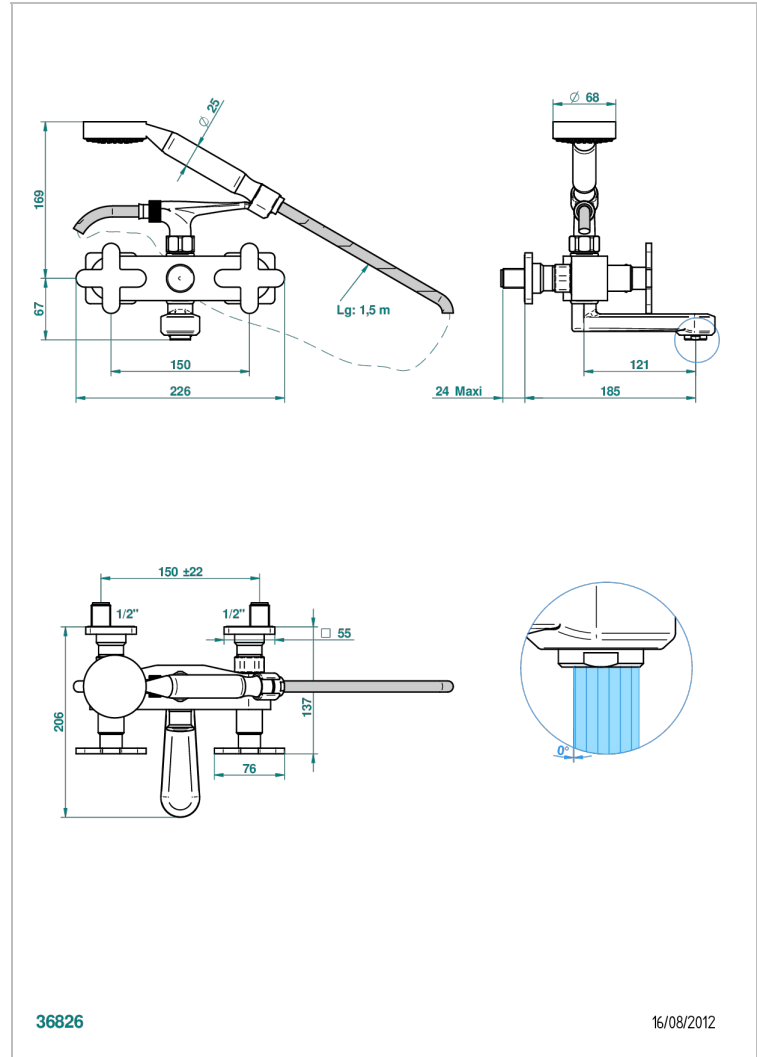

PROFIL METAL

A6A-13B

Wall mounted 2-hole bath/shower mixer, shower and hose

36826

16/08/2012

CHARACTERISTIC

- ACS : 21ACCLY033

TECHNICAL SPECS

- Recommandé : 3 bars (max. 5 bars) - Advised : 43,5 psi (max. 72 psi)
- Bec : 35 l/min à 3 bars - Douchette : 9,5 l/min à 3 bars
- Spout : 9.26 gpm at 43.5 psi - Handshower : 2.5 gpm at 43.5 psi

STANDARDS