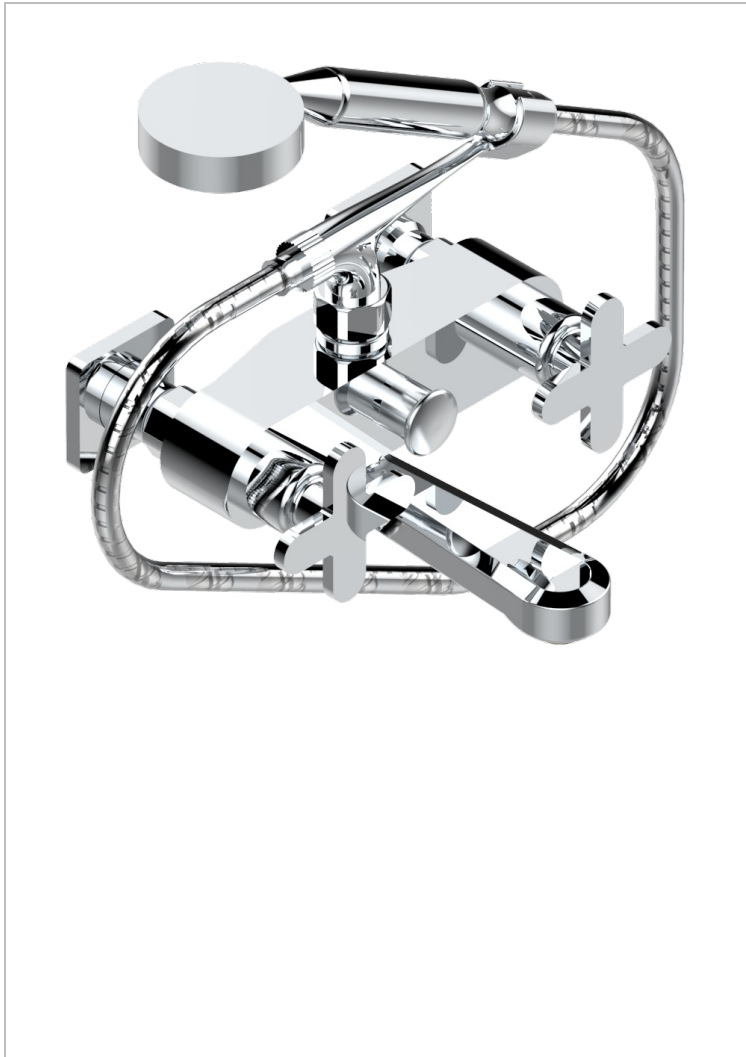

PROFIL METAL

A6A-13B

Wall mounted 2-hole bath/shower mixer, shower and hose

THG
PARIS

36826

16/08/2012

CHARACTERISTIC

- ACS : 21ACCLY033

TECHNICAL SPECS

- Recommandé : 3 bars (max. 5 bars) - Advised : 43,5 psi (max. 72 psi)
- Bec : 35 l/min à 3 bars - Douchette : 9,5 l/min à 3 bars
- Spout : 9.26 gpm at 43.5 psi - Handshower : 2.5 gpm at 43.5 psi

STANDARDS

AVAILABLE FINITIONS

Antique nickel - H28
Black ceram - D30
Blush PVD - H62
Brass color PVD - H49
Brown bronze color PVD - F33
Gold color PVD - H52

Graphite PVD - H64
Lacquered light bronze - D01
Matt Umber PVD - H67
Matt blush PVD - H60
Matt brass color PVD - H50
Matt brown bronze color PVD - F34