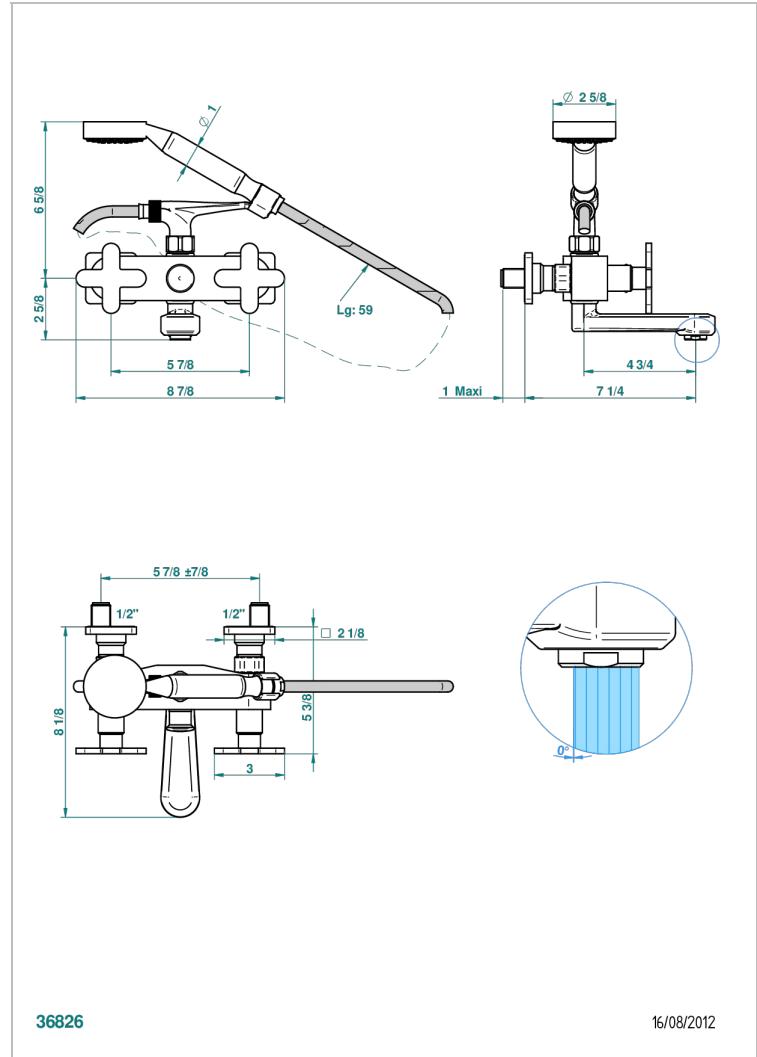

PROFIL METAL

A6A-13B

Wall mounted 2-hole bath/shower mixer, shower and hose

THG
PARIS

36826

16/08/2012

CHARACTERISTIC

- ACS : 21ACCLY033

TECHNICAL SPECS

- Recommandé : 3 bars (max. 5 bars) - Advised : 43,5 psi (max. 72 psi)
- Bec : 35 l/min à 3 bars - Douchette : 9,5 l/min à 3 bars
- Spout : 9.26 gpm at 43.5 psi - Handshower : 2.5 gpm at 43.5 psi