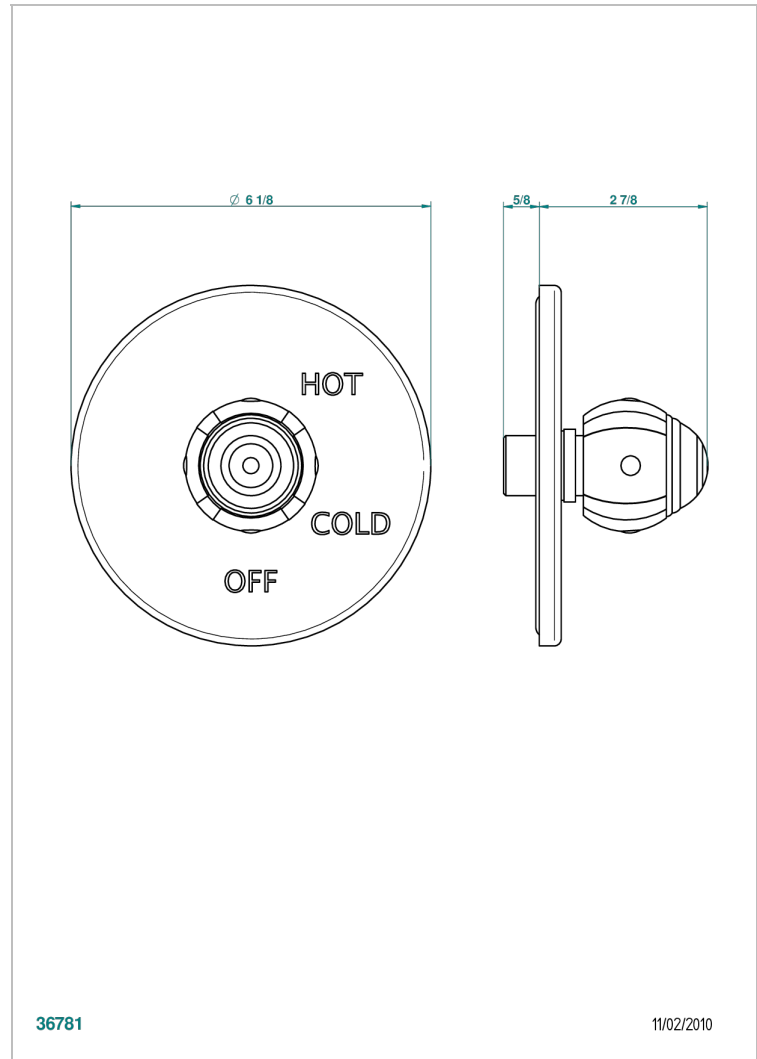

# ITHAQUE GOLD DECOR

A7A-320B

Trim for pressure balance valve

THG<sup>®</sup>  
PARIS

36781

11/02/2010

## CHARACTERISTIC

- Ithaque Gold decor
- Trim for pressure balance valve

## RELATED SKU'S

- Ref. G00-320A 1/2 " Pressure balance valve