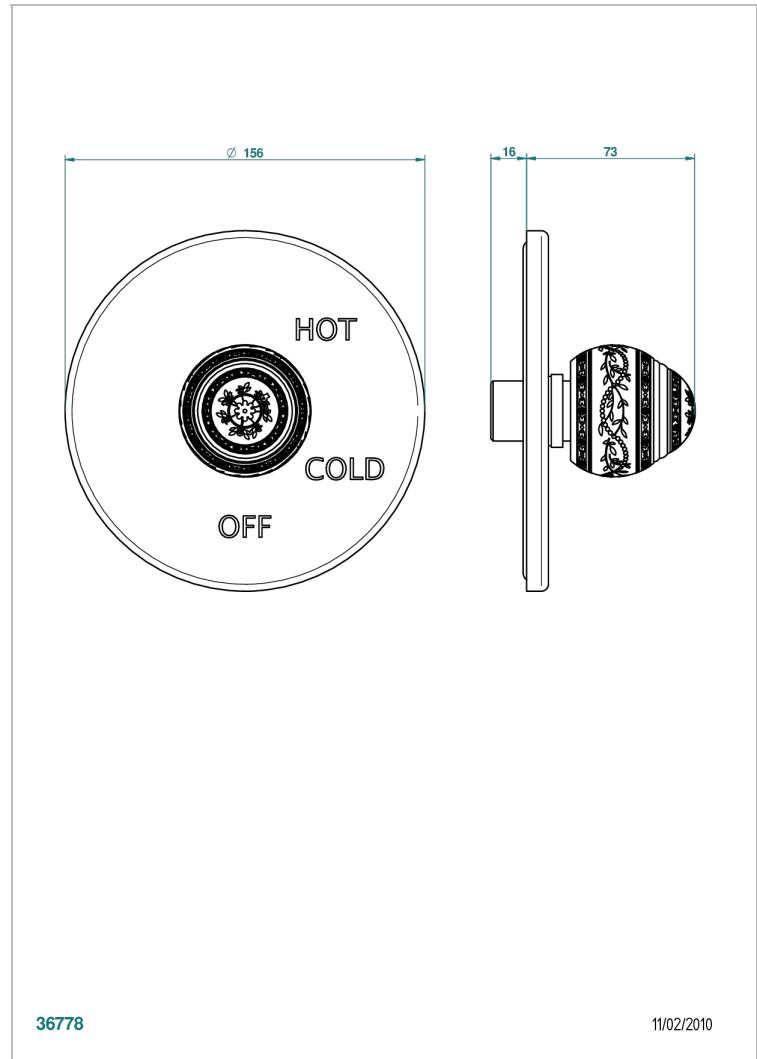

# MARQUISE PLATINUM DECOR

A7G-320B

Trim for pressure balance valve

THG<sup>®</sup>  
PARIS

## CHARACTERISTIC

- Marquise platinum decor
- Trim for pressure balance valve

## RELATED SKU'S

- Ref. G00-320A 1/2 " Pressure balance valve