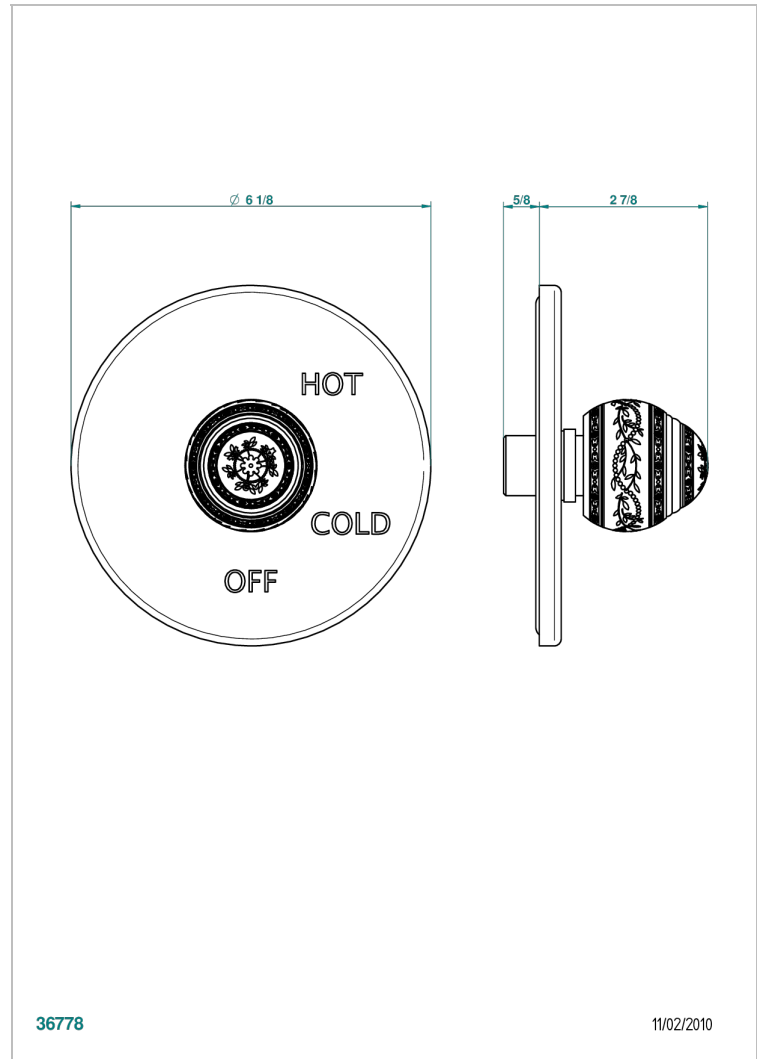

MARQUISE PLATINUM DECOR

A7G-320B

Trim for pressure balance valve

THG[®]
PARIS

36778

11/02/2010

CHARACTERISTIC

- Marquise platinum decor
- Trim for pressure balance valve

RELATED SKU'S

- Ref. G00-320A 1/2 " Pressure balance valve

AVAILABLE FINITIONS

Black ceram - D30

Blush PVD - H62

Brass color PVD - H49

Brown bronze color PVD - F33

Chrome polished - A02