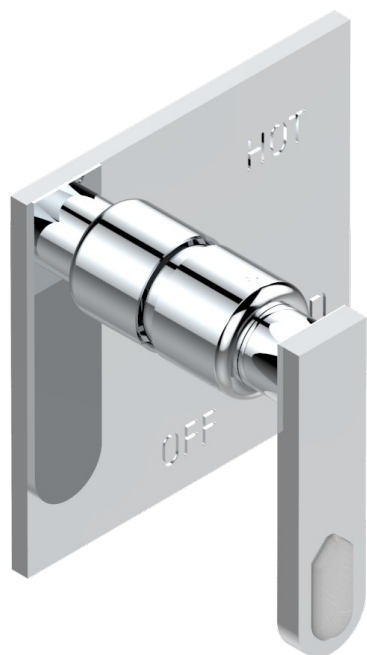

PROFIL LALIQUE CLEAR CRYSTAL WITH LEVER HANDLES

A6H-320B

Trim for pressure balance valve

36766

11/02/2010

CHARACTERISTIC

- Profil Laliq Clear crystal with lever handles
- Trim for pressure balance valve

RELATED SKU'S

- Ref. G00-320A 1/2 " Pressure balance valve

AVAILABLE FINITIONS

Black ceram - D30

Blush PVD - H62

Brass color PVD - H49

Brown bronze color PVD - F33

Chrome polished - A02

Chrome polished / gold polished -

Nickel antique / Sovereign - H28

Nickel color PVD - H55

Nickel polished - B01

Soft gold - F30

Soft matt gold - F31

Umber PVD - H66