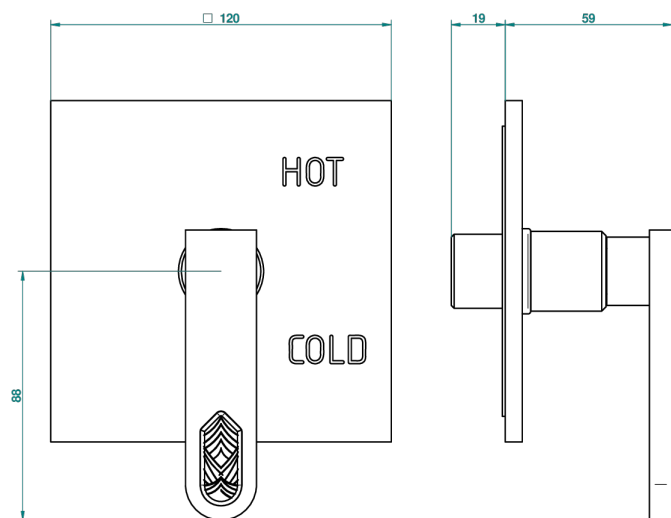

PROFIL LALIQUE CLEAR CRYSTAL WITH LEVER HANDLES

A6H-320B

Trim for pressure balance valve

36766

11/02/2010

CHARACTERISTIC

- Profil Laliq Clear crystal with lever handles
- Trim for pressure balance valve

RELATED SKU'S

- Ref. G00-320A 1/2 " Pressure balance valve

AVAILABLE FINITIONS

Black ceram - D30

Blush PVD - H62

Brass color PVD - H49

Brown bronze color PVD - F33

Chrome polished - A02

Chrome polished / gold polished -