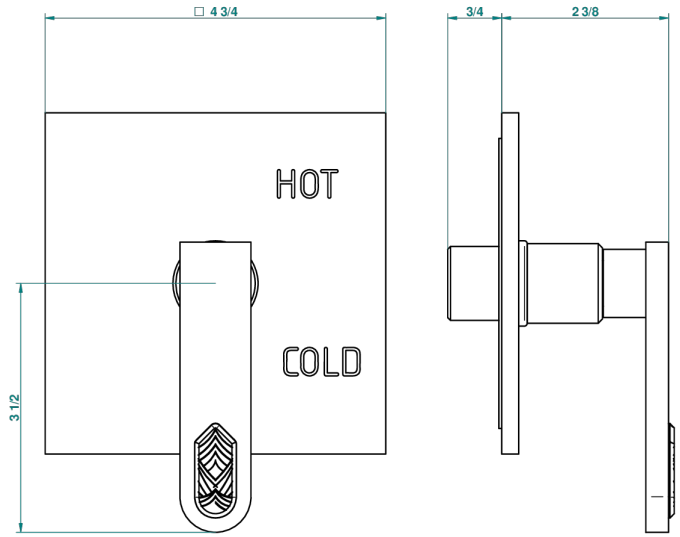

PROFIL LALIQUE CLEAR CRYSTAL WITH LEVER HANDLES

A6H-320B

Trim for pressure balance valve

36766

11/02/2010

CHARACTERISTIC

- Profil Laliq Clear crystal with lever handles
- Trim for pressure balance valve

RELATED SKU'S

- Ref. G00-320A 1/2 " Pressure balance valve

AVAILABLE FINITIONS

Black ceram - D30

Blush PVD - H62

Brass color PVD - H49

Brown bronze color PVD - F33

Chrome polished - A02

Chrome polished / gold polished - G02