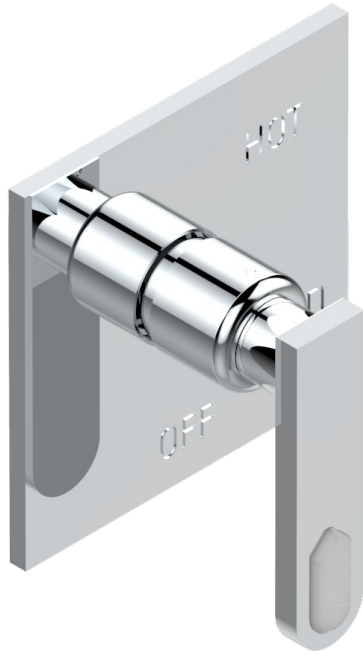

PROFIL LALIQUE CLEAR CRYSTAL WITH LEVER HANDLES

A6H-320B

Trim for pressure balance valve

36766

11/02/2010

CHARACTERISTIC

- Profil Laliq Clear crystal with lever handles
- Trim for pressure balance valve

RELATED SKU'S

- Ref. G00-320A 1/2 " Pressure balance valve

AVAILABLE FINITIONS

Black ceram - D30

Blush PVD - H62

Brass color PVD - H49

Brown bronze color PVD - F33

Chrome polished - A02

Chrome polished / gold polished - G02

Copper antique matt, coated - H07

Gold color PVD - H52

Gold mat - F07

Gold polished - F01

Graphite PVD - H64

Light coated bronze - D01

Matt Umber PVD - H67

Matt blush PVD - H60

Nickel antique / Sovereign - H28

Nickel color PVD - H55

Nickel polished - B01

Soft gold - F30

Soft matt gold - F31

Umber PVD - H66