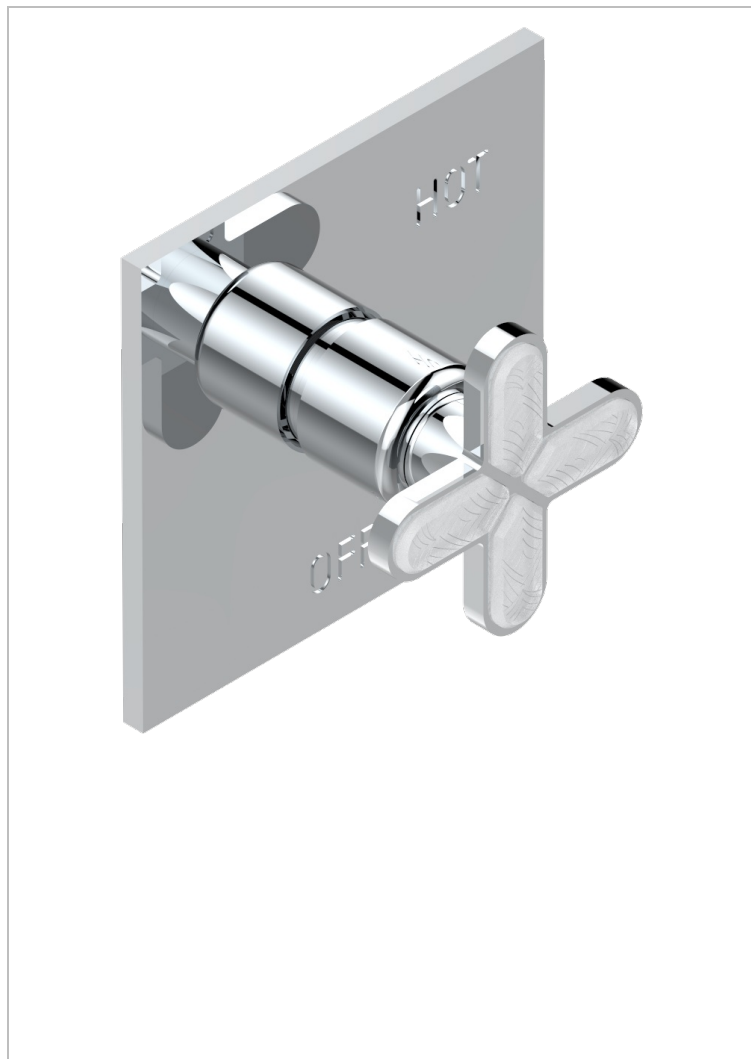

PROFIL LALIQUE CLEAR CRYSTAL

A6G-320B

Trim for pressure balance valve

THG[®]
PARIS

CHARACTERISTIC

- Profil Laliq Clear crystal
- Trim for pressure balance valve

RELATED SKU'S

- Ref. G00-320A 1/2 " Pressure balance valve

AVAILABLE FINITIONS

Black ceram - D30

Blush PVD - H62

Brass color PVD - H49

Brown bronze color PVD - F33

Chrome polished - A02

Chrome polished / gold polished - G02

Copper antique matt, coated - H07

Nickel color PVD - H55

Nickel polished - B01

Soft gold - F30

Soft matt gold - F31

Umber PVD - H66