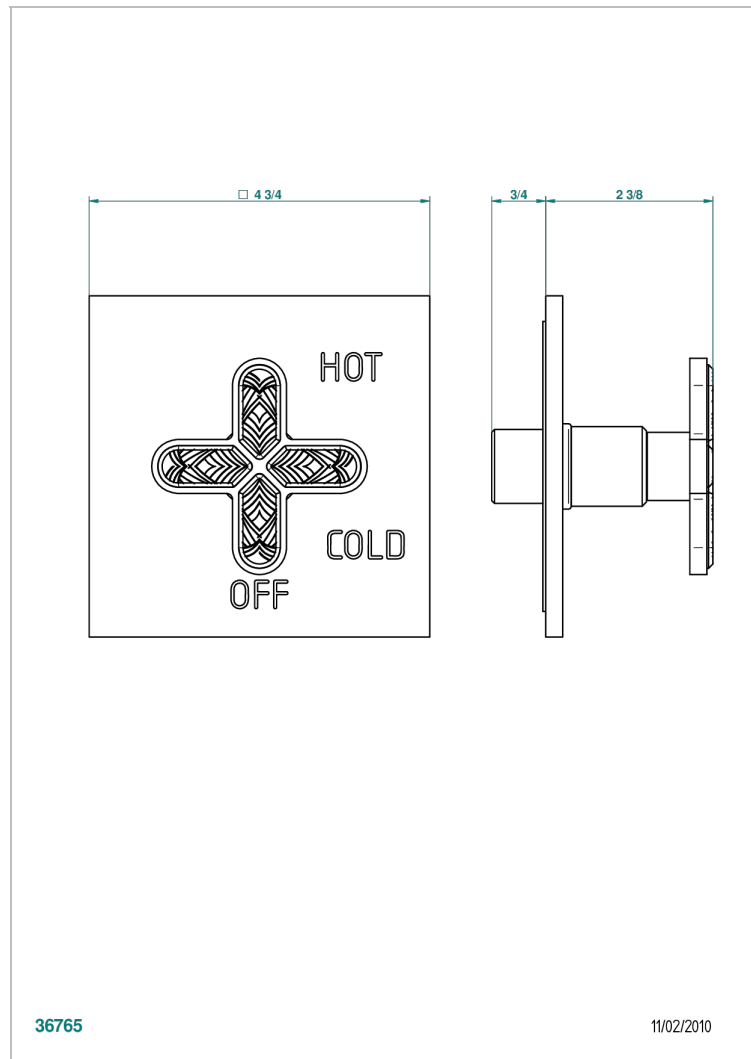

PROFIL LALIQUE CLEAR CRYSTAL

A6G-320B

Trim for pressure balance valve

THG[®]
PARIS

CHARACTERISTIC

- Profil Laliq Clear crystal
- Trim for pressure balance valve

RELATED SKU'S

- Ref. G00-320A 1/2 " Pressure balance valve