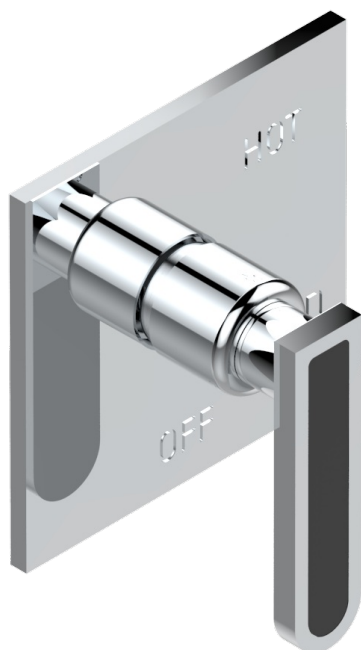

# PROFIL BLACK ONYX WITH LEVER HANDLES

A6P-320B

Trim for pressure balance valve

36762

11/02/2010

## CHARACTERISTIC

- Profil Black Onyx with lever handles
- Trim for pressure balance valve

## RELATED SKU'S

- Ref. G00-320A 1/2 " Pressure balance valve

Nickel color PVD - H55

Nickel polished - B01

Soft gold - F30

Soft matt gold - F31

Umber PVD - H66