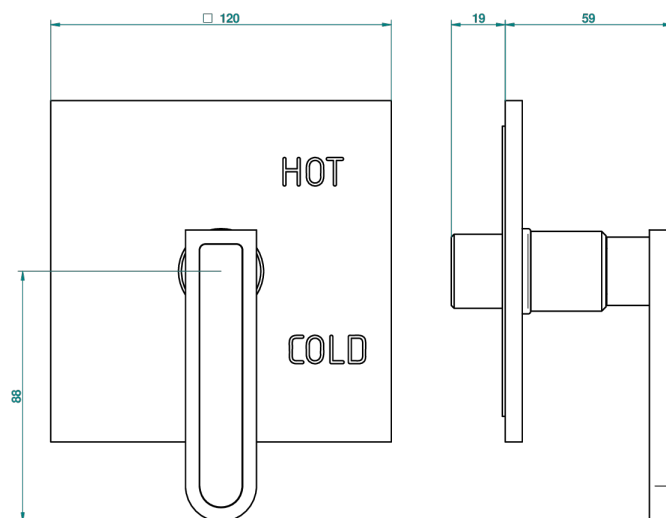

# PROFIL BLACK ONYX WITH LEVER HANDLES

A6P-320B

Trim for pressure balance valve

36762

11/02/2010

## CHARACTERISTIC

- Profil Black Onyx with lever handles
- Trim for pressure balance valve

## RELATED SKU'S

- Ref. G00-320A 1/2 " Pressure balance valve