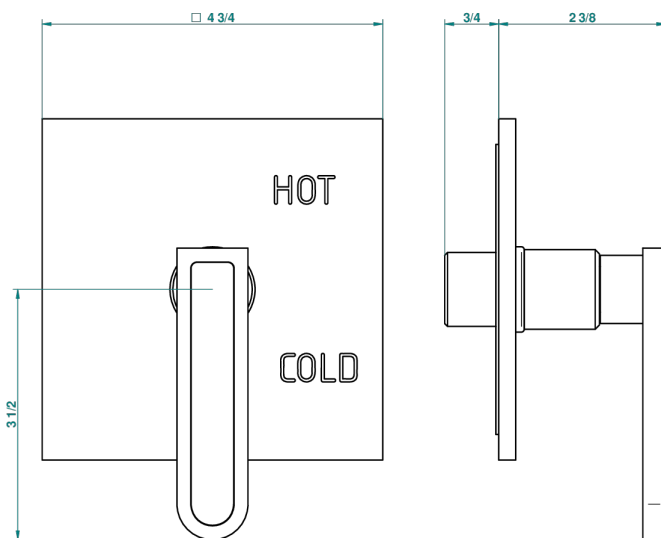

PROFIL BLACK ONYX WITH LEVER HANDLES

A6P-320B

Trim for pressure balance valve

36762

11/02/2010

CHARACTERISTIC

- Profil Black Onyx with lever handles
- Trim for pressure balance valve

RELATED SKU'S

- Ref. G00-320A 1/2 " Pressure balance valve

AVAILABLE FINITIONS

Black ceram - D30

Blush PVD - H62

Brass color PVD - H49

Brown bronze color PVD - F33

Chrome polished - A02

Chrome polished / gold polished - G02