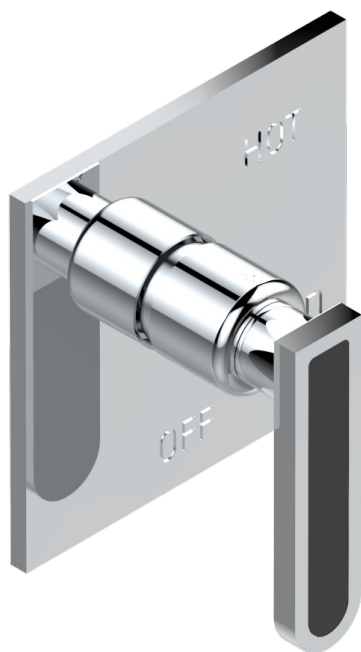

PROFIL BLACK ONYX WITH LEVER HANDLES

A6P-320B

Trim for pressure balance valve

36762

11/02/2010

CHARACTERISTIC

- Profil Black Onyx with lever handles
- Trim for pressure balance valve

RELATED SKU'S

- Ref. G00-320A 1/2 " Pressure balance valve

AVAILABLE FINITIONS

Black ceram - D30

Blush PVD - H62

Brass color PVD - H49

Brown bronze color PVD - F33

Chrome polished - A02

Chrome polished / gold polished - G02

Copper antique matt, coated - H07

Gold color PVD - H52

Gold mat - F07

Gold polished - F01

Graphite PVD - H64

Light coated bronze - D01

Matt Umber PVD - H67

Matt blush PVD - H60

Nickel antique / Sovereign - H28

Nickel color PVD - H55

Nickel polished - B01

Soft gold - F30

Soft matt gold - F31

Umber PVD - H66