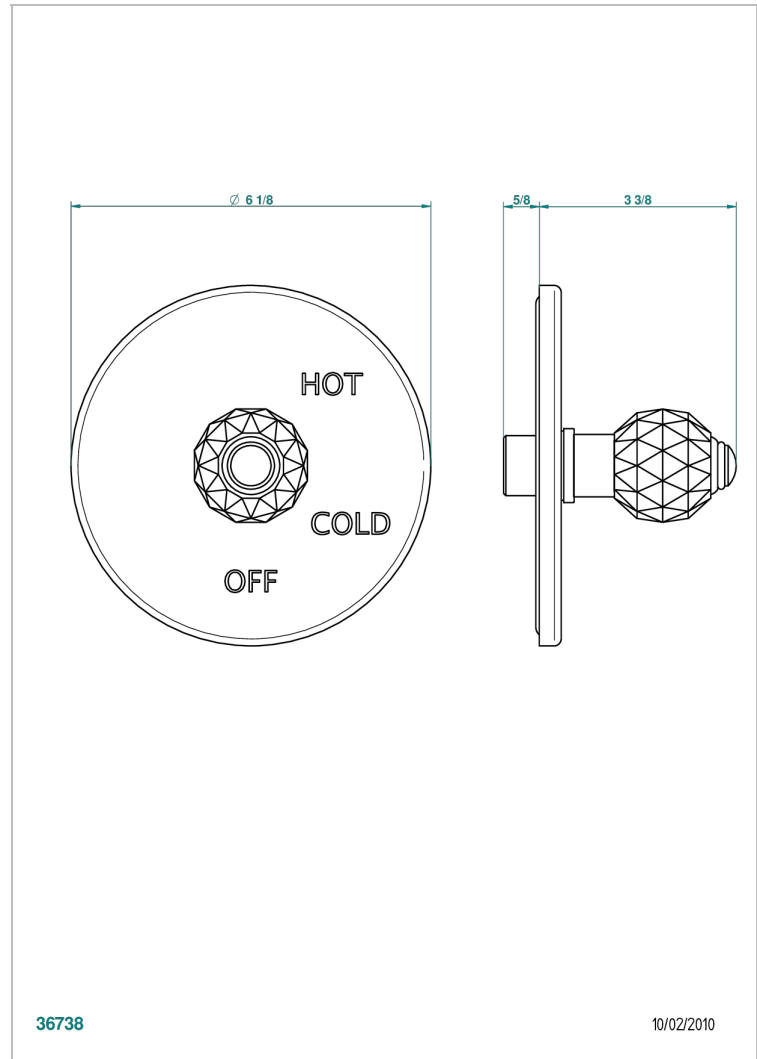

MANDARINE CRISTALLIA DIAMANT

U1K-320B

Trim for pressure balance valve

THG[®]
PARIS

CHARACTERISTIC

- Mandarine Cristallia Diamant
- Trim for pressure balance valve

RELATED SKU'S

- Ref. G00-320A 1/2 " Pressure balance valve