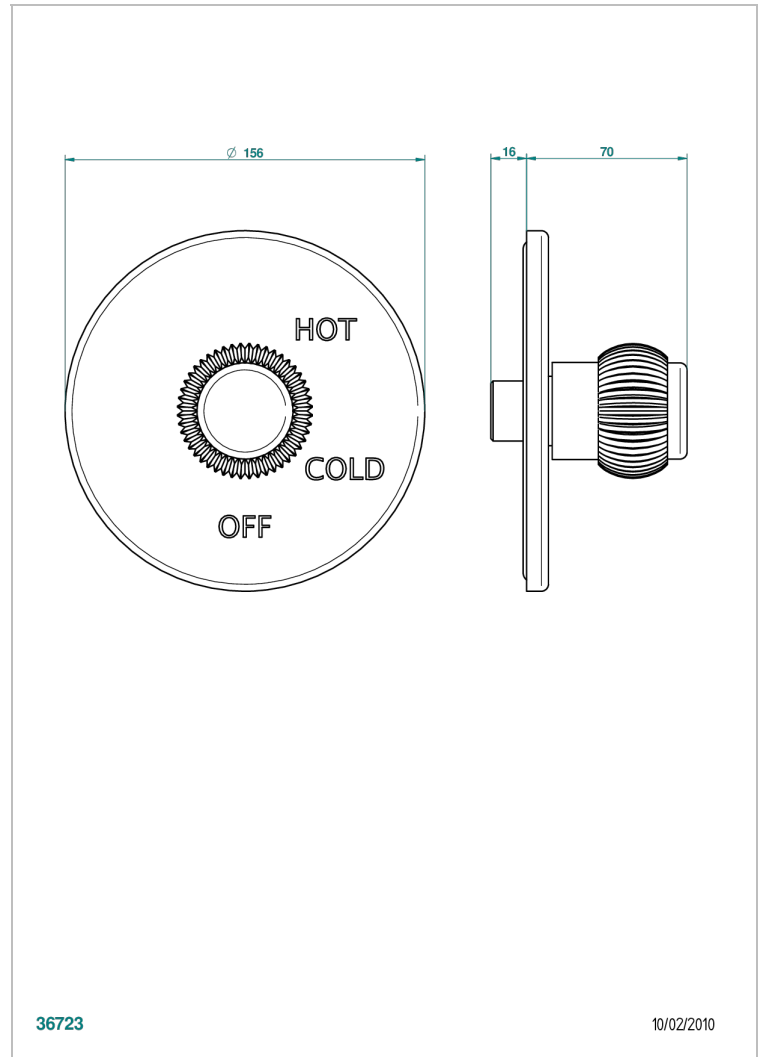

# DIPLOMATE ROYALE

U4D-320B

Trim for pressure balance valve

THG<sup>®</sup>  
PARIS

## CHARACTERISTIC

- Diplome Royale
- Trim for pressure balance valve

## RELATED SKU'S

- Ref. G00-320A 1/2 " Pressure balance valve