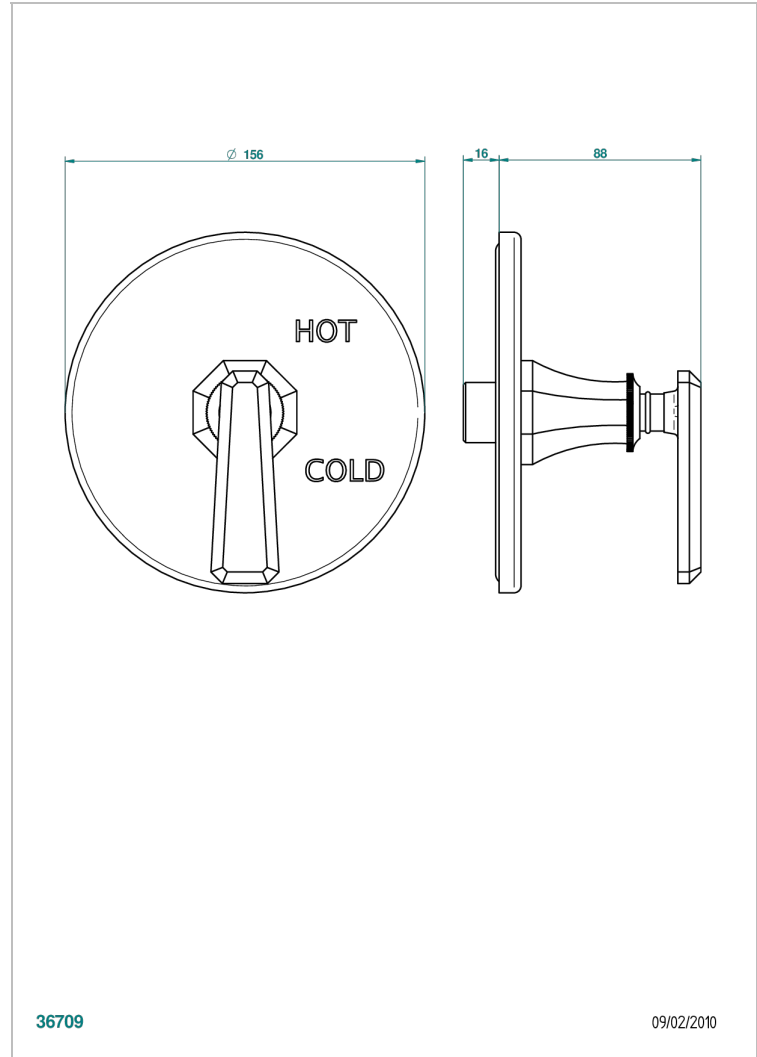

# TRADITION WITH LEVER HANDLES

A58-320B

Trim for pressure balance valve

36709

09/02/2010

## CHARACTERISTIC

- Tradition with lever handles
- Trim for pressure balance valve

## RELATED SKU'S

- Ref. G00-320A 1/2 " Pressure balance valve