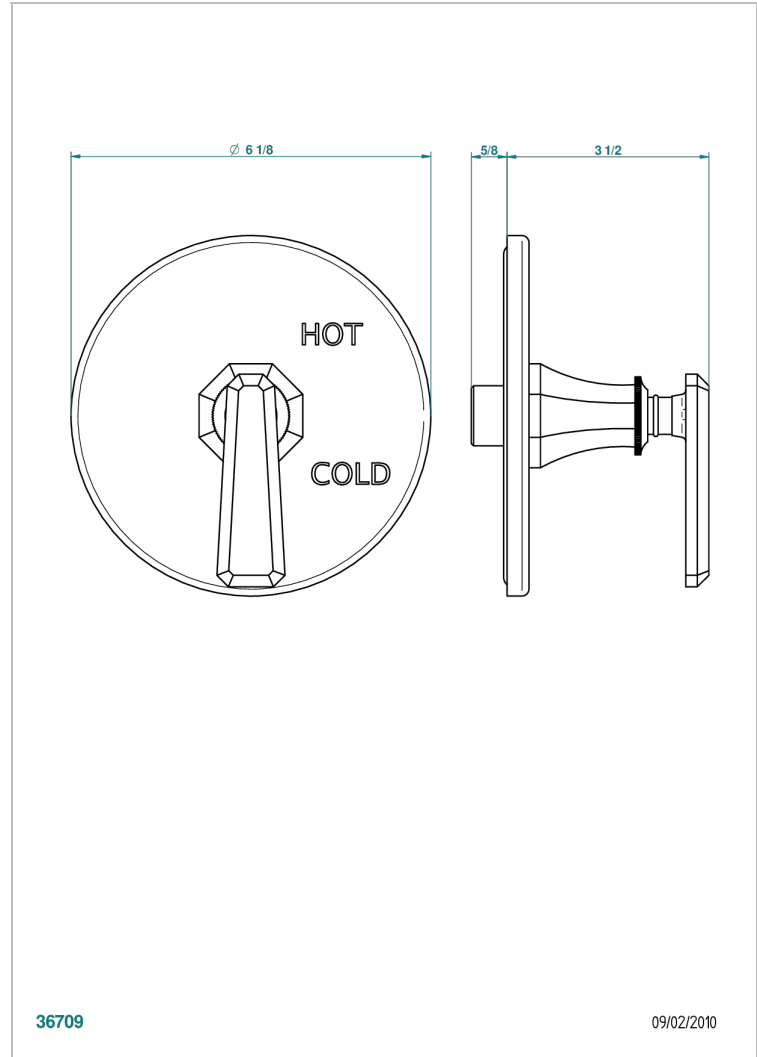

TRADITION WITH LEVER HANDLES

A58-320B

Trim for pressure balance valve

36709

09/02/2010

CHARACTERISTIC

- Tradition with lever handles
- Trim for pressure balance valve

RELATED SKU'S

- Ref. G00-320A 1/2 " Pressure balance valve

AVAILABLE FINITIONS

Black ceram - D30

Blush PVD - H62

Brass color PVD - H49

Brown bronze color PVD - F33

Chrome polished - A02

Chrome polished / gold polished -