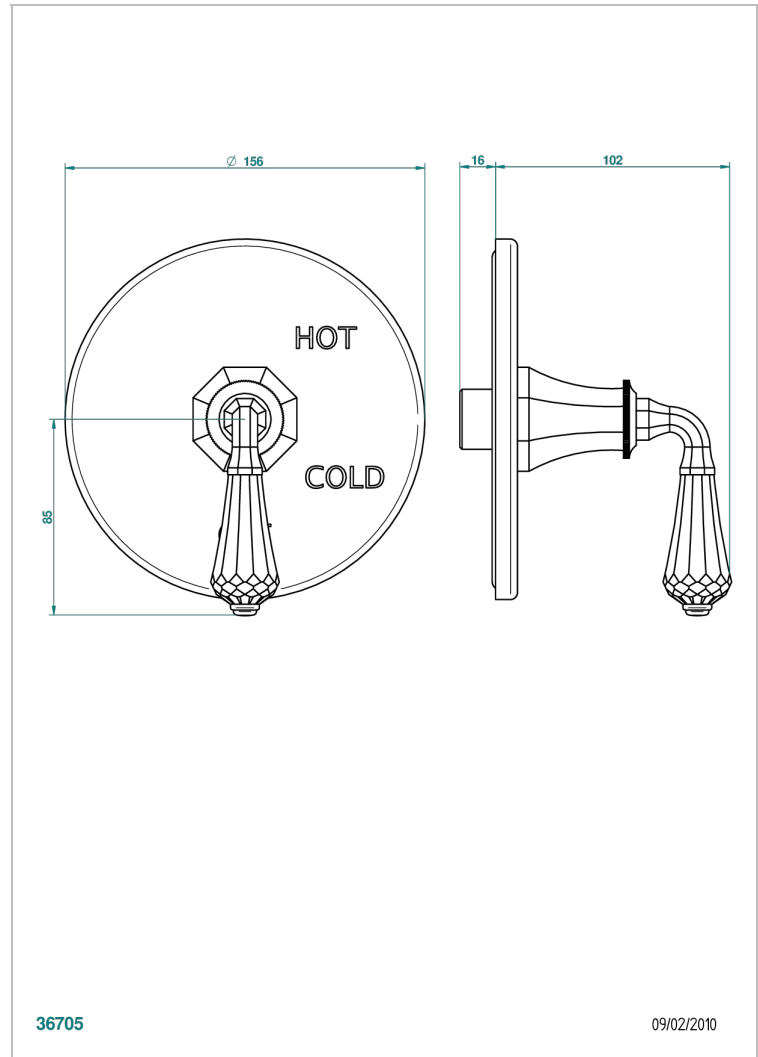

ART DECO CRYSTAL

A56-320B

Trim for pressure balance valve

THG[®]
PARIS

CHARACTERISTIC

- Art Déco Crystal
- Trim for pressure balance valve

RELATED SKU'S

- Ref. G00-320A 1/2 " Pressure balance valve