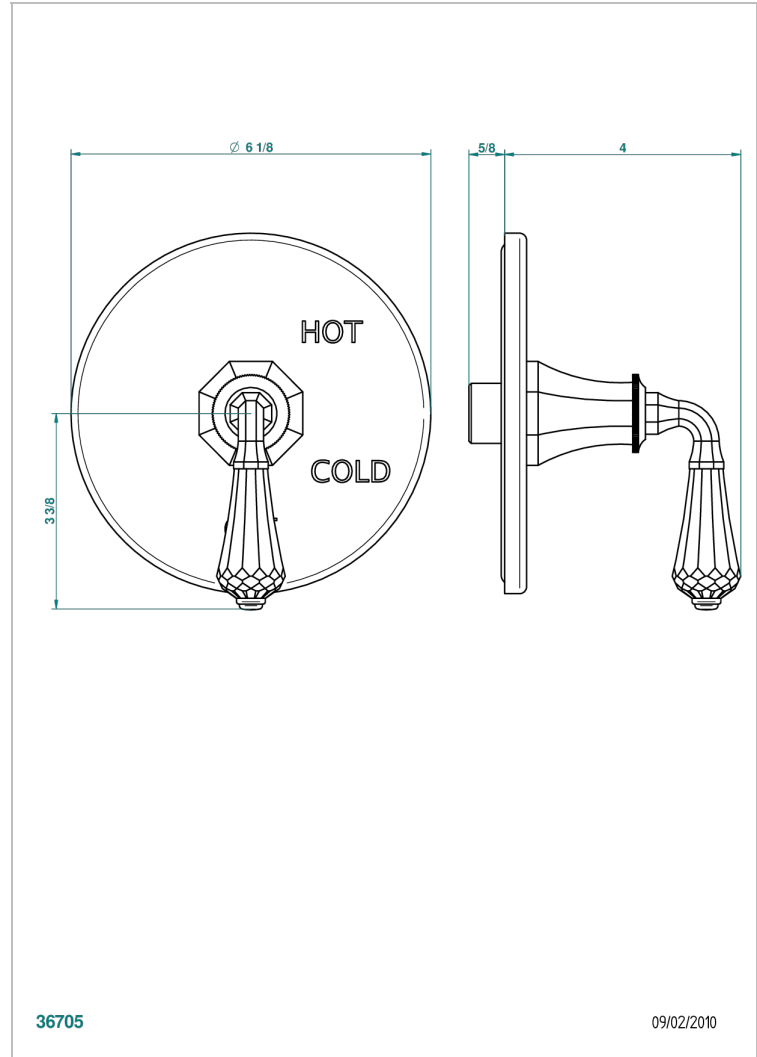

ART DECO CRYSTAL

A56-320B

Trim for pressure balance valve

THG[®]
PARIS

CHARACTERISTIC

- Art Déco Crystal
- Trim for pressure balance valve

RELATED SKU'S

- Ref. G00-320A 1/2 " Pressure balance valve