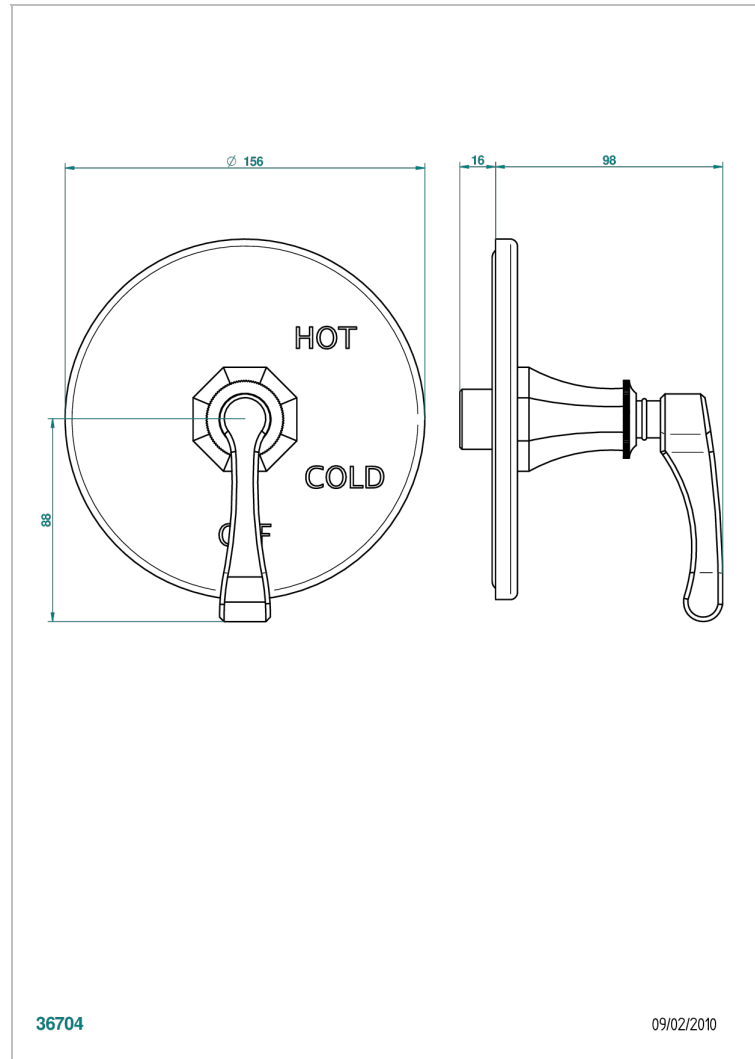

ART DECO WITH LEVER HANDLES

A55-320B

Trim for pressure balance valve

THG[®]
PARIS

CHARACTERISTIC

- Art Déco with lever handles
- Trim for pressure balance valve

RELATED SKU'S

- Ref. G00-320A 1/2 " Pressure balance valve

Nickel antique / Sovereign - H28

Nickel color PVD - H55

Nickel polished - B01

Soft gold - F30

Soft matt gold - F31

Umber PVD - H66