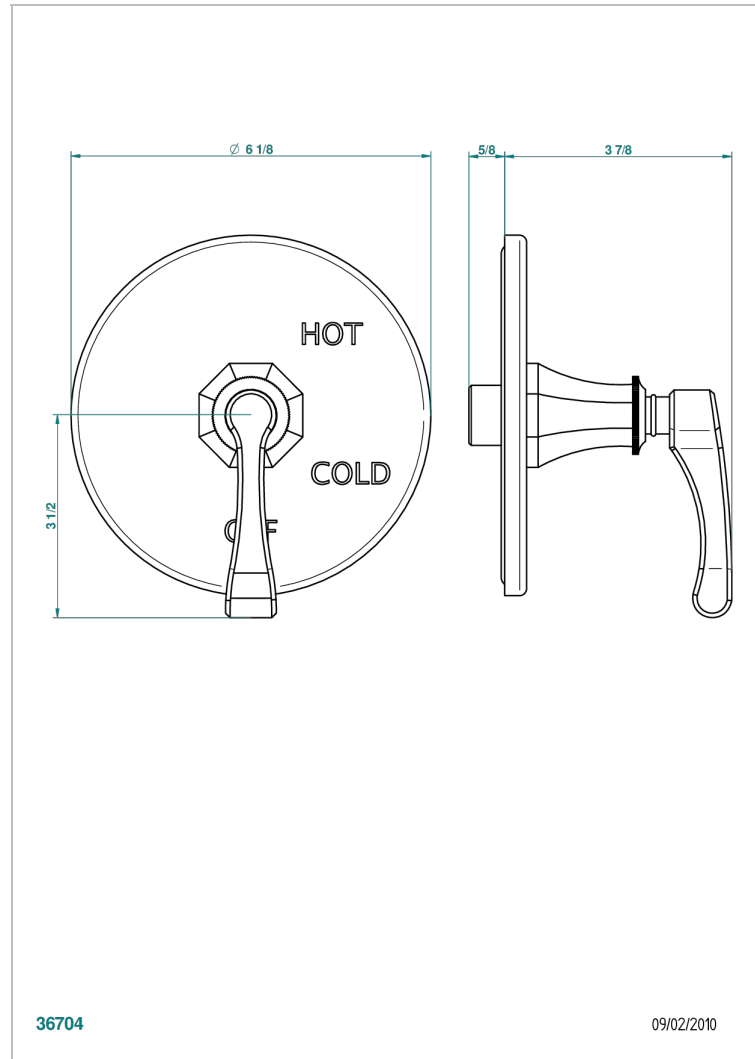

# ART DECO WITH LEVER HANDLES

A55-320B

Trim for pressure balance valve

## CHARACTERISTIC

- Art Déco with lever handles
- Trim for pressure balance valve

## RELATED SKU'S

- Ref. G00-320A 1/2 " Pressure balance valve