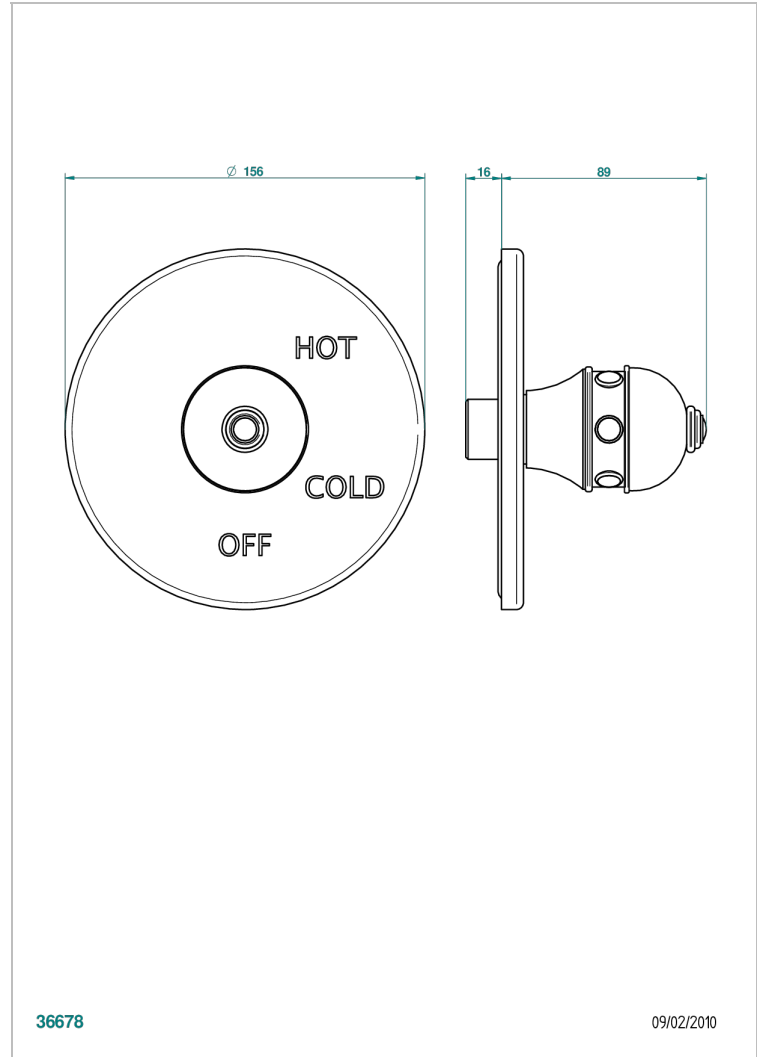

# SULLY LAPIS LAZULI

A1W-320B

Trim for pressure balance valve

THG<sup>®</sup>  
PARIS

## CHARACTERISTIC

- Sully Lapis Lazuli
- Trim for pressure balance valve

## RELATED SKU'S

- Ref. G00-320A 1/2 " Pressure balance valve