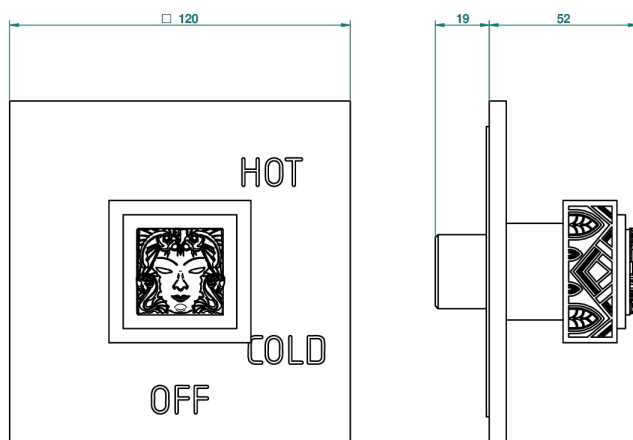

MASQUE DE FEMME LUNAIRE

A2R-320B

Trim for pressure balance valve

THG[®]
PARIS

36600

05/02/2010

CHARACTERISTIC

- Masque de Femme Lunaire
- Trim for pressure balance valve

RELATED SKU'S

- Ref. G00-320A 1/2 " Pressure balance valve

AVAILABLE FINITIONS

Black ceram - D30
Chrome polished - A02
Chrome polished / gold polished - G02
Gold mat - F07
Gold polished - F01
Matt chrome (American satin) - C02