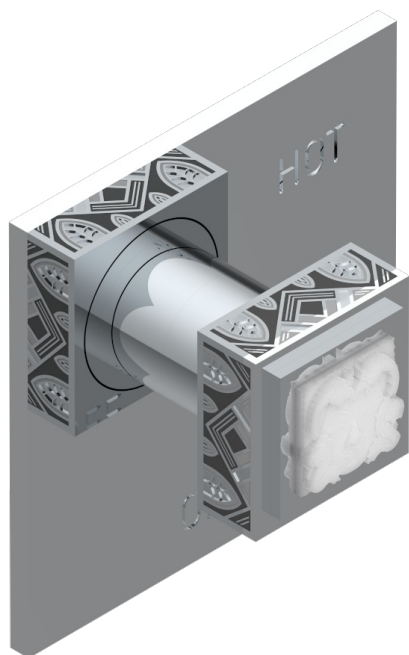

MASQUE DE FEMME LUNAIRE

A2R-320B

Trim for pressure balance valve

THG[®]
PARIS

36600

05/02/2010

CHARACTERISTIC

- Masque de Femme Lunaire
- Trim for pressure balance valve

RELATED SKU'S

- Ref. G00-320A 1/2 " Pressure balance valve

AVAILABLE FINITIONS

Black ceram - D30
Chrome polished - A02
Chrome polished / gold polished - G02
Gold mat - F07
Gold polished - F01
Matt chrome (American satin) - C02

Matt nickel (American satin) - C01
Nickel polished - B01
Soft gold - F30
Soft matt gold - F31