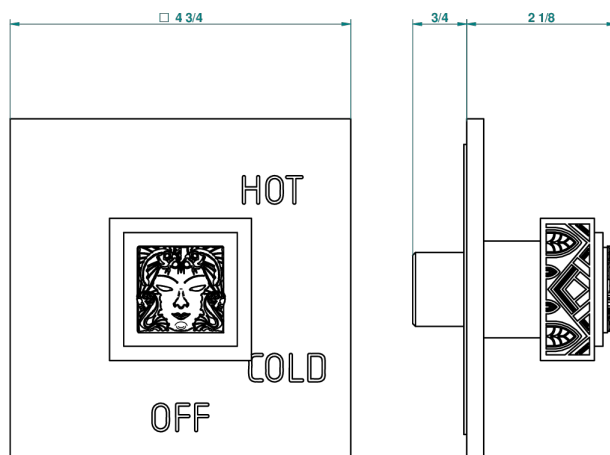

MASQUE DE FEMME LUNAIRE

A2R-320B

Trim for pressure balance valve

THG[®]
PARIS

36600

05/02/2010

CHARACTERISTIC

- Masque de Femme Lunaire
- Trim for pressure balance valve

RELATED SKU'S

- Ref. G00-320A 1/2 " Pressure balance valve

AVAILABLE FINITIONS

Black ceram - D30
Chrome polished - A02
Chrome polished / gold polished - G02
Gold mat - F07
Gold polished - F01
Matt chrome (American satin) - C02