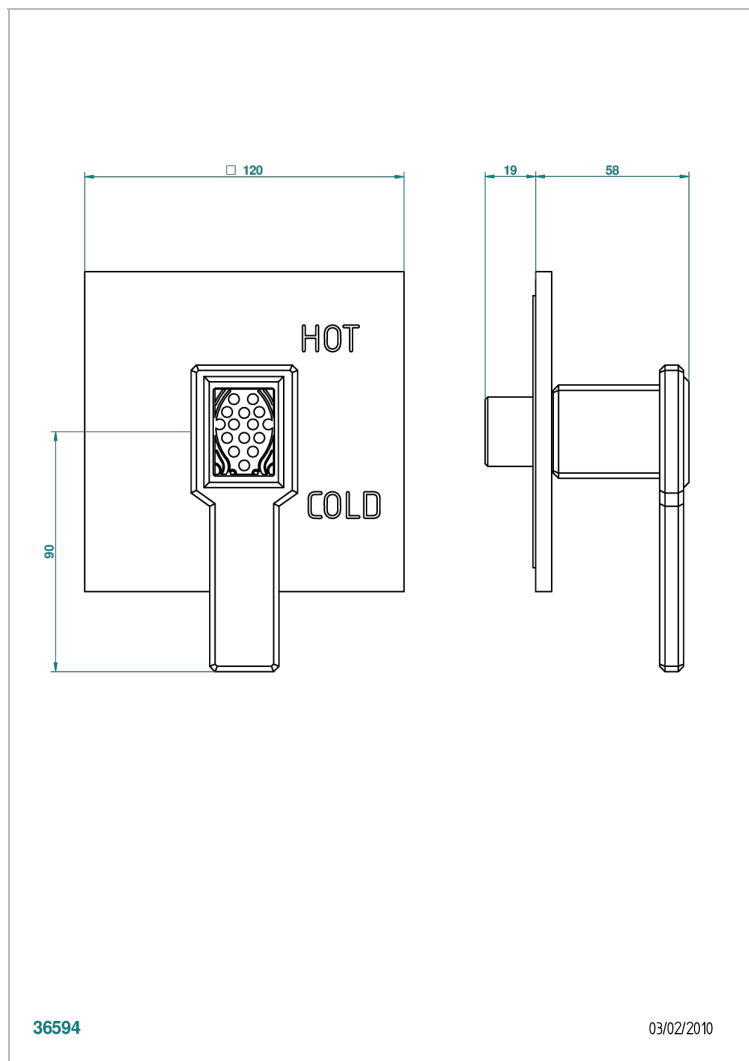

METROPOLIS BLACK CRYSTAL WITH LEVER HANDLES

A2M-320B

Trim for pressure balance valve

CHARACTERISTIC

- Métropolis Black crystal with lever handles
- Trim for pressure balance valve

RELATED SKU'S

- Ref. G00-320A 1/2 " Pressure balance valve