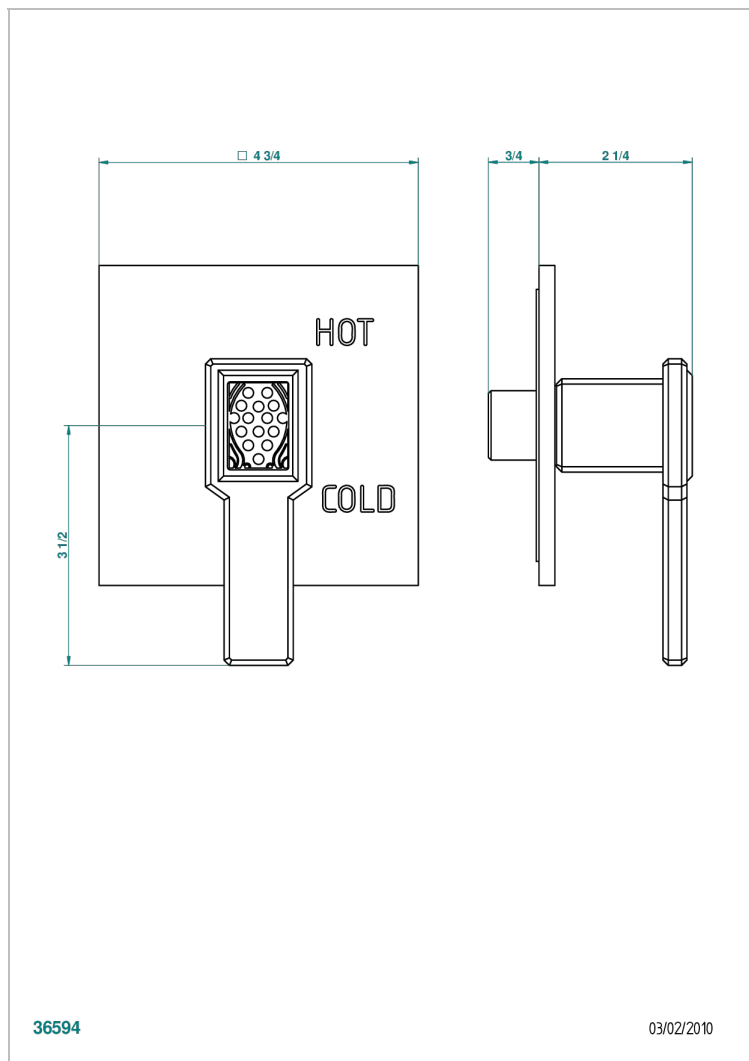

METROPOLIS BLACK CRYSTAL WITH LEVER HANDLES

A2M-320B

Trim for pressure balance valve

CHARACTERISTIC

- Métropolis Black crystal with lever handles
- Trim for pressure balance valve

RELATED SKU'S

- Ref. G00-320A 1/2 " Pressure balance valve