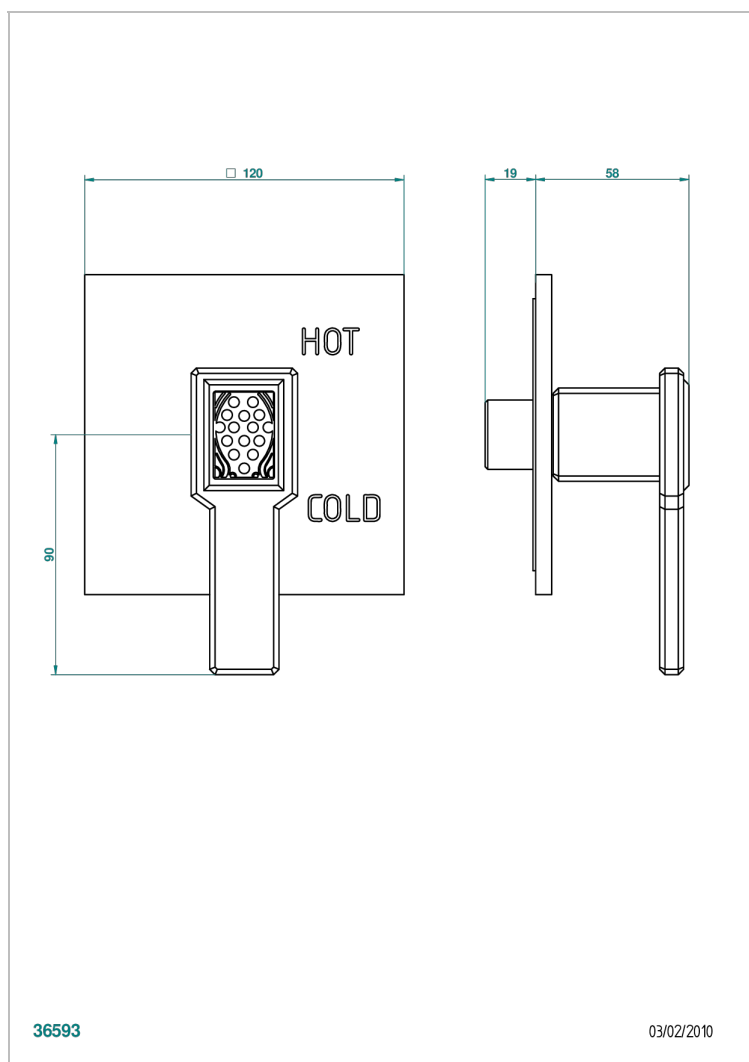

# METROPOLIS CLEAR CRYSTAL WITH LEVER HANDLES

A2B-320B

Trim for pressure balance valve

## CHARACTERISTIC

- Métropolis Clear crystal with lever handles
- Trim for pressure balance valve

## RELATED SKU'S

- Ref. G00-320A 1/2 " Pressure balance valve