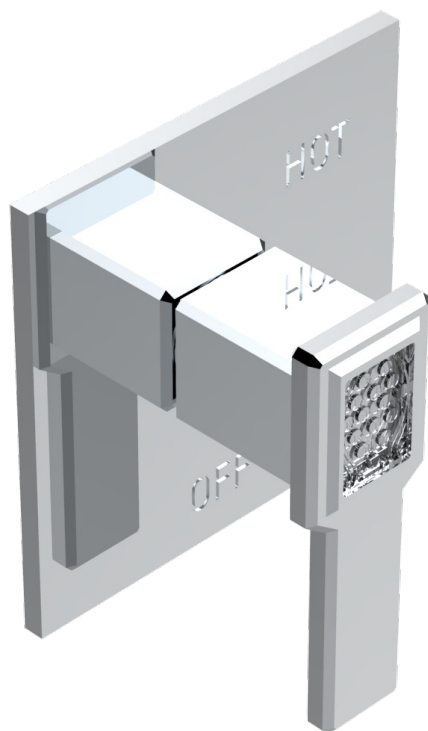

# METROPOLIS CLEAR CRYSTAL WITH LEVER HANDLES

A2B-320B

Trim for pressure balance valve

## CHARACTERISTIC

- Métropolis Clear crystal with lever handles
- Trim for pressure balance valve

## RELATED SKU'S

- Ref. G00-320A 1/2 " Pressure balance valve