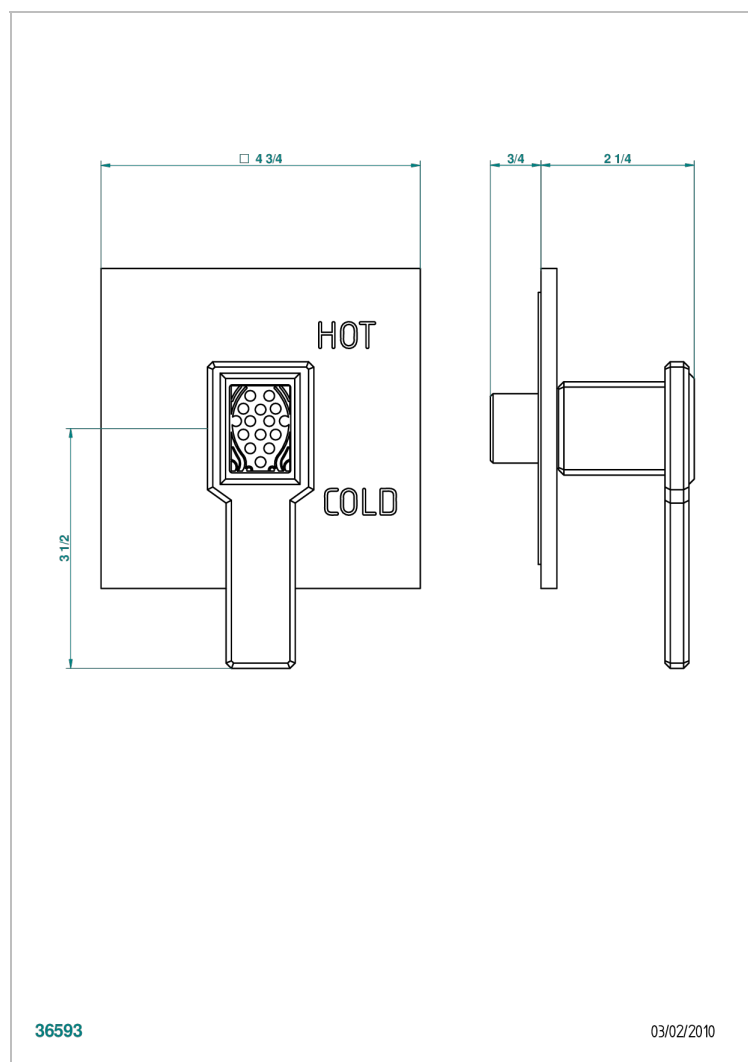

METROPOLIS CLEAR CRYSTAL WITH LEVER HANDLES

A2B-320B

Trim for pressure balance valve

36593

03/02/2010

CHARACTERISTIC

- Métropolis Clear crystal with lever handles
- Trim for pressure balance valve

RELATED SKU'S

- Ref. G00-320A 1/2 " Pressure balance valve

AVAILABLE FINITIONS

Black ceram - D30

Blush PVD - H62

Brass color PVD - H49

Brown bronze color PVD - F33

Chrome polished - A02

Chrome polished / gold polished - G02