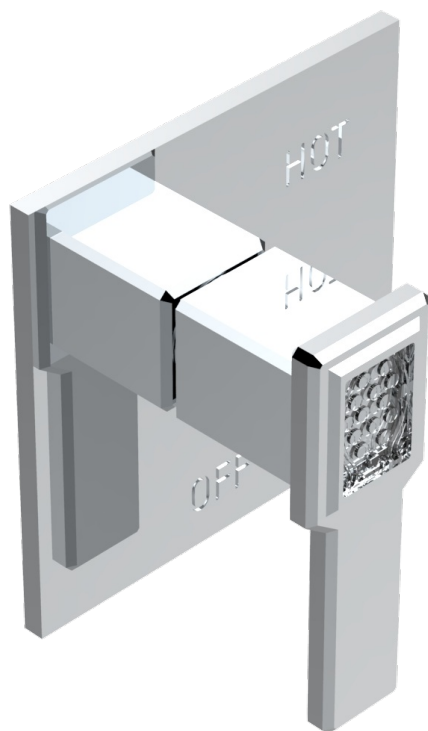

METROPOLIS CLEAR CRYSTAL WITH LEVER HANDLES

A2B-320B

Trim for pressure balance valve

36593

03/02/2010

CHARACTERISTIC

- Métropolis Clear crystal with lever handles
- Trim for pressure balance valve

RELATED SKU'S

- Ref. G00-320A 1/2 " Pressure balance valve

AVAILABLE FINITIONS

Black ceram - D30

Blush PVD - H62

Brass color PVD - H49

Brown bronze color PVD - F33

Chrome polished - A02

Chrome polished / gold polished - G02