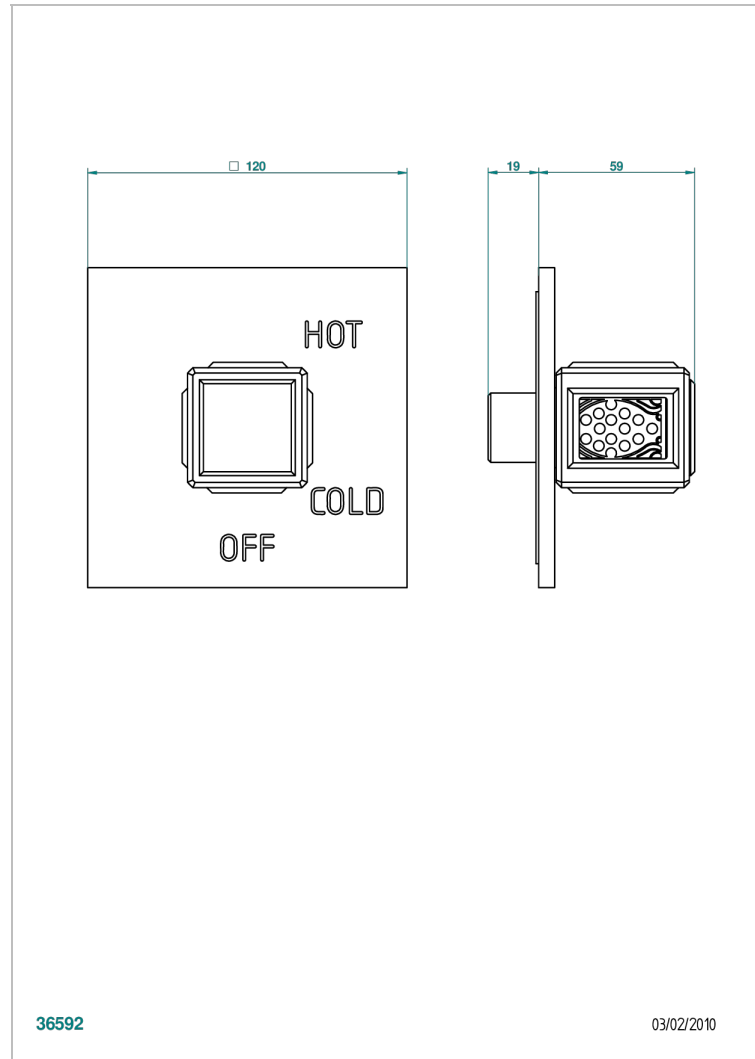

METROPOLIS BLACK CRYSTAL

A2L-320B

Trim for pressure balance valve

36592

03/02/2010

CHARACTERISTIC

- Métropolis Black crystal
- Trim for pressure balance valve

RELATED SKU'S

- Ref. G00-320A 1/2 " Pressure balance valve

AVAILABLE FINITIONS

Black ceram - D30
Blush PVD - H62
Brass color PVD - H49
Brown bronze color PVD - F33
Chrome polished - A02
Chrome polished / gold polished - G02