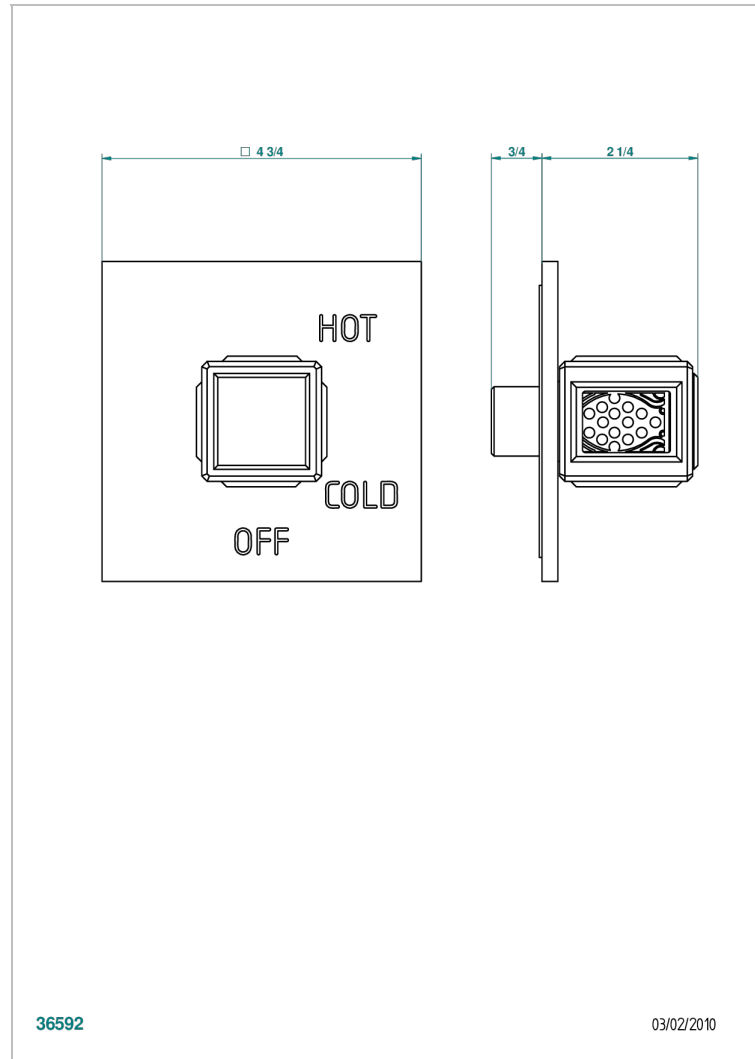

METROPOLIS BLACK CRYSTAL

A2L-320B

Trim for pressure balance valve

36592

03/02/2010

CHARACTERISTIC

- Métropolis Black crystal
- Trim for pressure balance valve

RELATED SKU'S

- Ref. G00-320A 1/2 " Pressure balance valve

AVAILABLE FINITIONS

Black ceram - D30
Blush PVD - H62
Brass color PVD - H49
Brown bronze color PVD - F33
Chrome polished - A02
Chrome polished / gold polished - G02