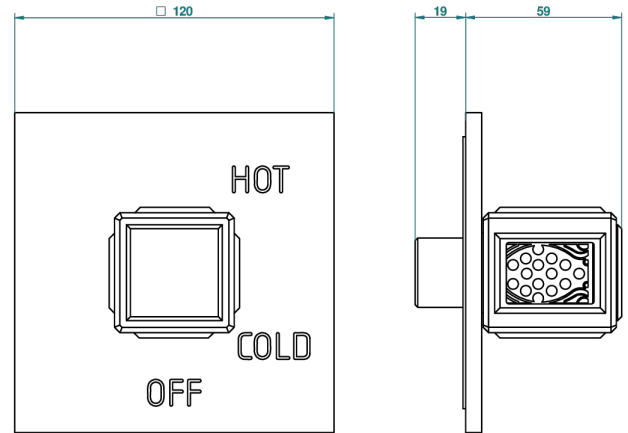

# METROPOLIS CLEAR CRYSTAL

A2A-320B

Trim for pressure balance valve

THG<sup>®</sup>  
PARIS

36591

03/02/2010

## CHARACTERISTIC

- Métropolis Clear crystal
- Trim for pressure balance valve

## RELATED SKU'S

- Ref. G00-320A 1/2 " Pressure balance valve