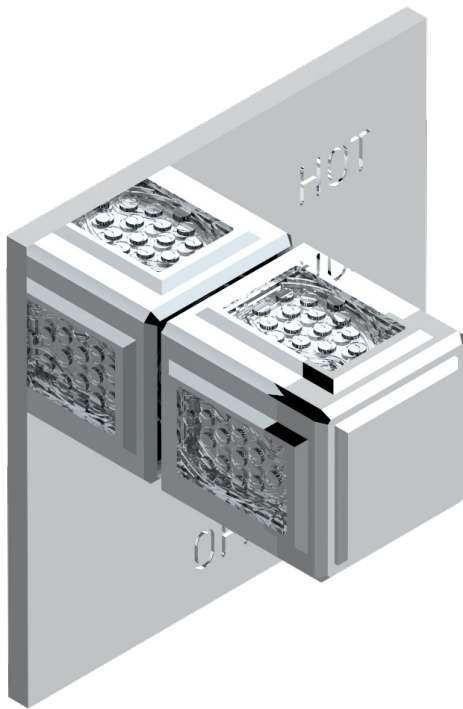

# METROPOLIS CLEAR CRYSTAL

A2A-320B

Trim for pressure balance valve

THG<sup>®</sup>  
PARIS

36591

03/02/2010

## CHARACTERISTIC

- Métropolis Clear crystal
- Trim for pressure balance valve

## RELATED SKU'S

- Ref. G00-320A 1/2 " Pressure balance valve