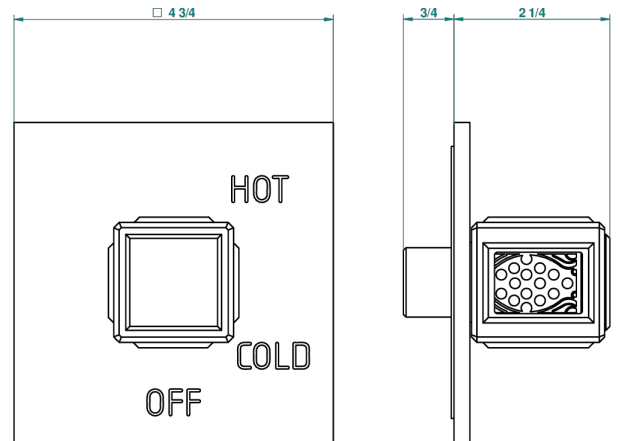

METROPOLIS CLEAR CRYSTAL

A2A-320B

Trim for pressure balance valve

THG[®]
PARIS

36591

03/02/2010

CHARACTERISTIC

- Métropolis Clear crystal
- Trim for pressure balance valve

RELATED SKU'S

- Ref. G00-320A 1/2 " Pressure balance valve

AVAILABLE FINITIONS

Black ceram - D30
Blush PVD - H62
Brass color PVD - H49
Brown bronze color PVD - F33
Chrome polished - A02
Chrome polished / gold polished - G02