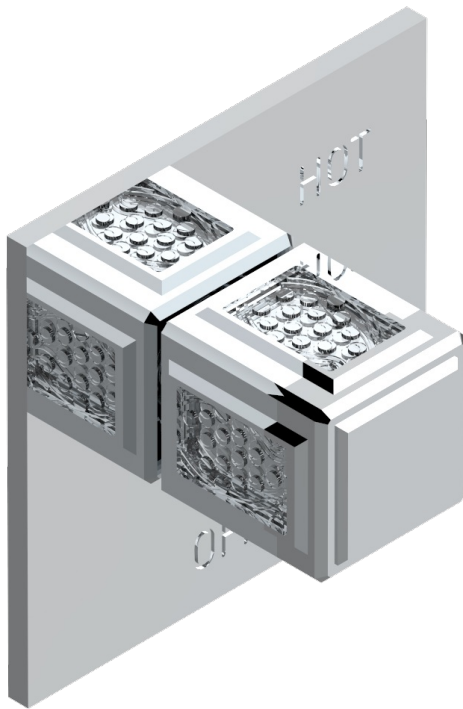

METROPOLIS CLEAR CRYSTAL

A2A-320B

Trim for pressure balance valve

THG[®]
PARIS

36591

03/02/2010

CHARACTERISTIC

- Métropolis Clear crystal
- Trim for pressure balance valve

RELATED SKU'S

- Ref. G00-320A 1/2 " Pressure balance valve

AVAILABLE FINITIONS

Black ceram - D30
Blush PVD - H62
Brass color PVD - H49
Brown bronze color PVD - F33
Chrome polished - A02
Chrome polished / gold polished - G02

Gold color PVD - H52
Gold mat - F07
Gold polished - F01
Graphite PVD - H64
Matt Umber PVD - H67
Matt blush PVD - H60

Matt brass color PVD - H50
Matt brown bronze color PVD - F34
Matt chrome (American satin) - C02
Matt gold color PVD - H53
Matt graphite PVD - H65
Matt nickel (American satin) - C01

Matt nickel color PVD - H56
Nickel antique / Sovereign - H28
Nickel color PVD - H55
Nickel polished - B01
Soft gold - F30
Soft matt gold - F31

Umber PVD - H66