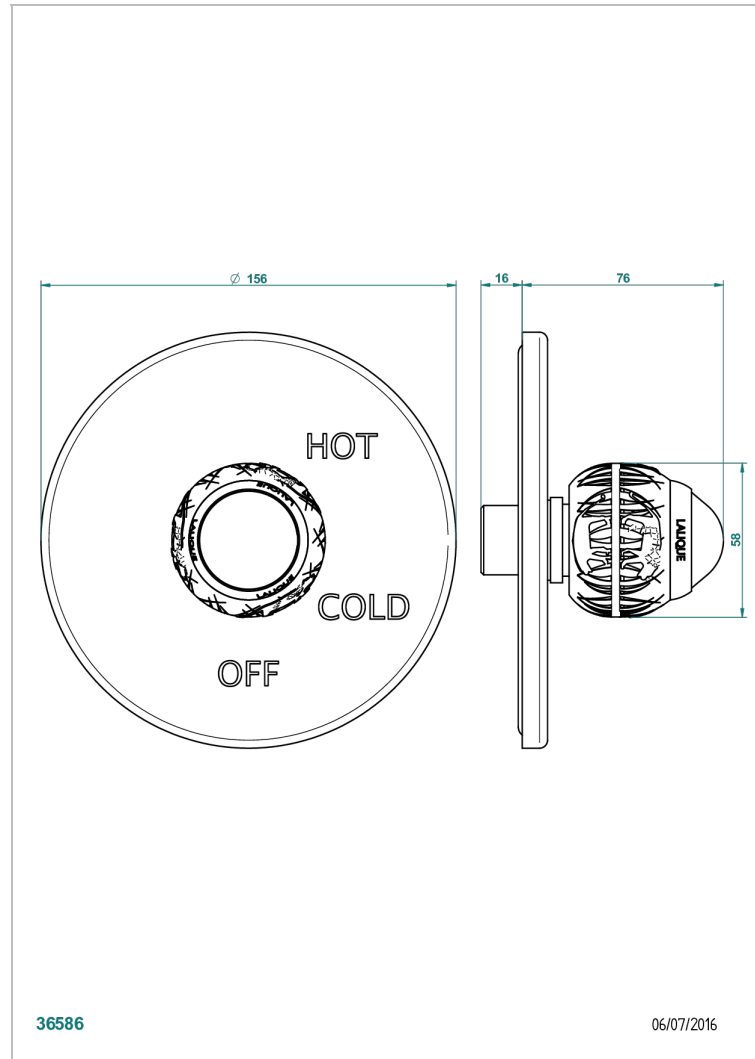

# PANTHERE CLEAR CRYSTAL

A2H-320B

Trim for pressure balance valve

THG<sup>®</sup>  
PARIS

36586

06/07/2016

## CHARACTERISTIC

- Panthere Clear crystal
- Trim for pressure balance valve

## RELATED SKU'S

- Ref. G00-320A 1/2 " Pressure balance valve