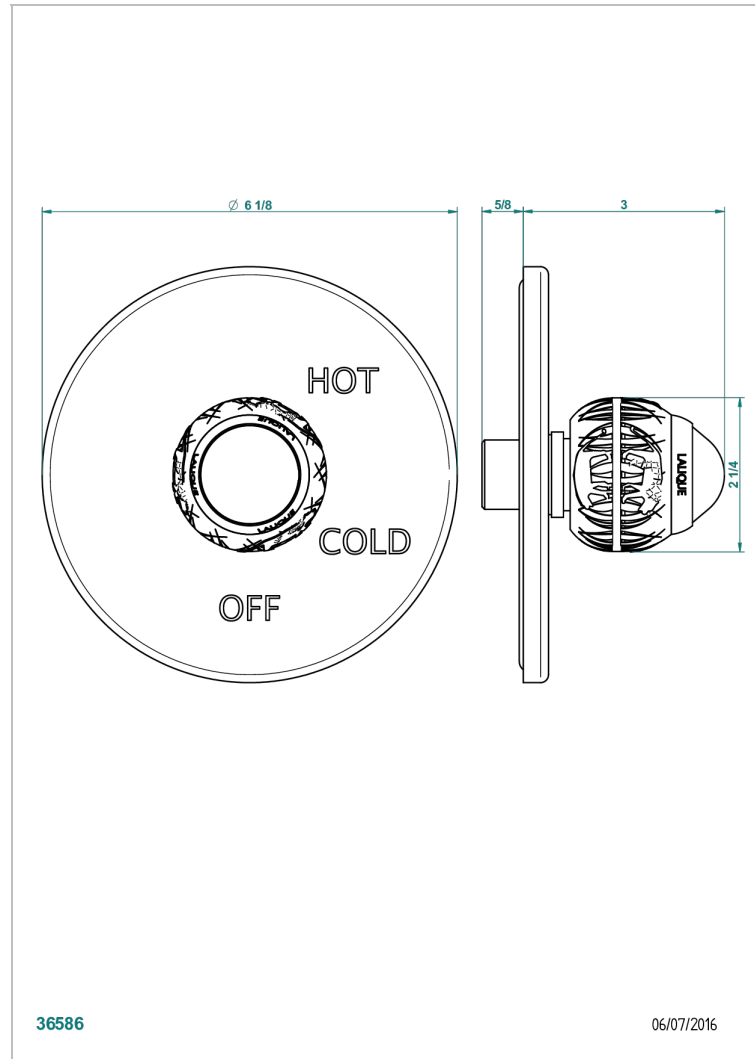

# PANTHERE CLEAR CRYSTAL

A2H-320B

Trim for pressure balance valve

THG<sup>®</sup>  
PARIS

## CHARACTERISTIC

- Panthere Clear crystal
- Trim for pressure balance valve

## RELATED SKU'S

- Ref. G00-320A 1/2 " Pressure balance valve