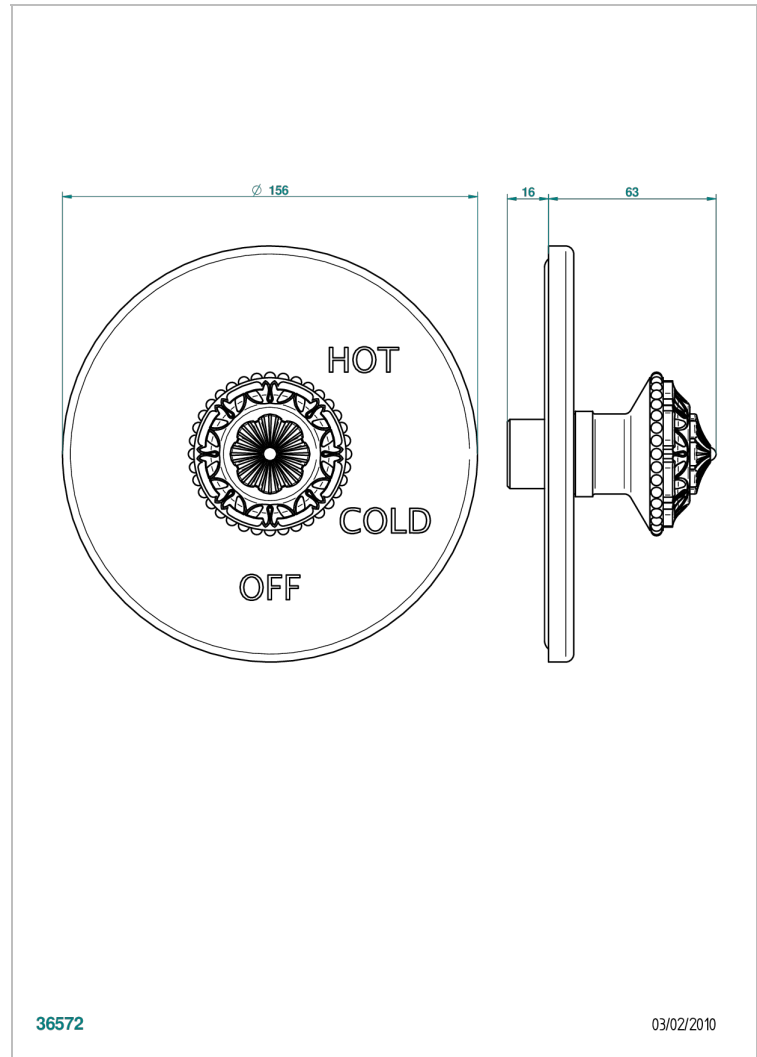

# AMOUR DE TRIANON

G24-320B

Trim for pressure balance valve

THG<sup>®</sup>  
PARIS

## CHARACTERISTIC

- Amour de Trianon
- Trim for pressure balance valve

## RELATED SKU'S

- Ref. G00-320A 1/2 " Pressure balance valve