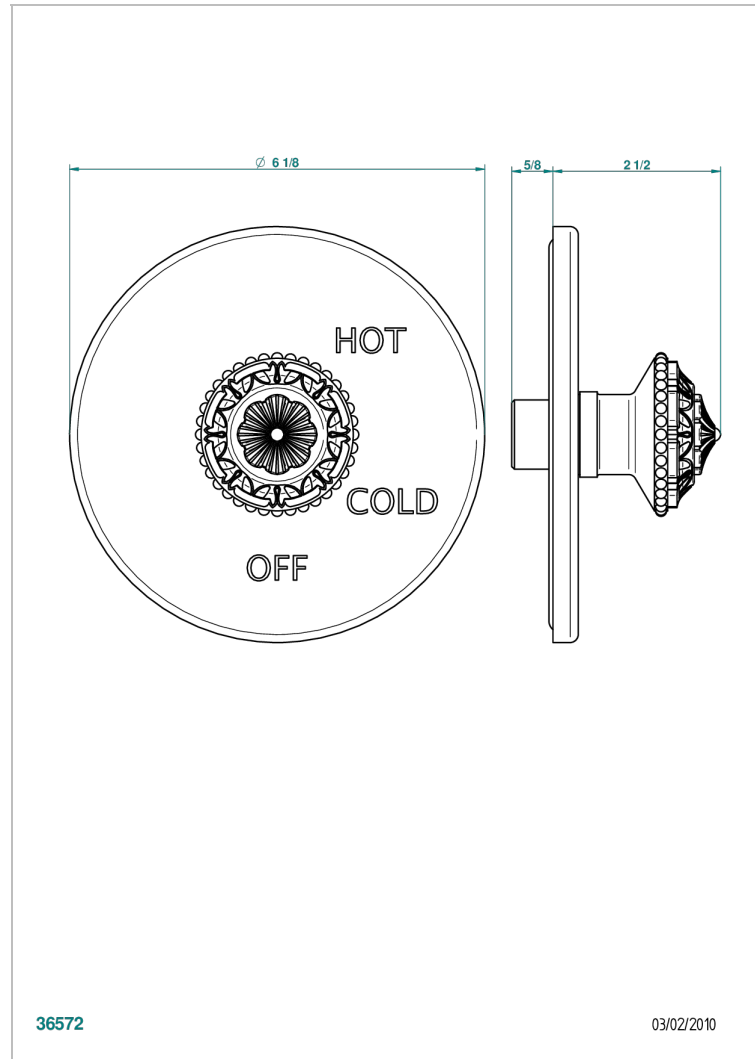

AMOUR DE TRIANON

G24-320B

Trim for pressure balance valve

CHARACTERISTIC

- Amour de Trianon
- Trim for pressure balance valve

RELATED SKU'S

- Ref. G00-320A 1/2 " Pressure balance valve

AVAILABLE FINITIONS

Black ceram - D30
Chrome polished - A02
Chrome polished / gold polished - G02
Copper antique matt, coated - H07
Gold mat - F07
Gold polished - F01

Light coated bronze - D01
Matt chrome (American satin) - C02
Matt nickel (American satin) - C01
Nickel antique / Sovereign - H28
Nickel polished - B01
Soft gold - F30