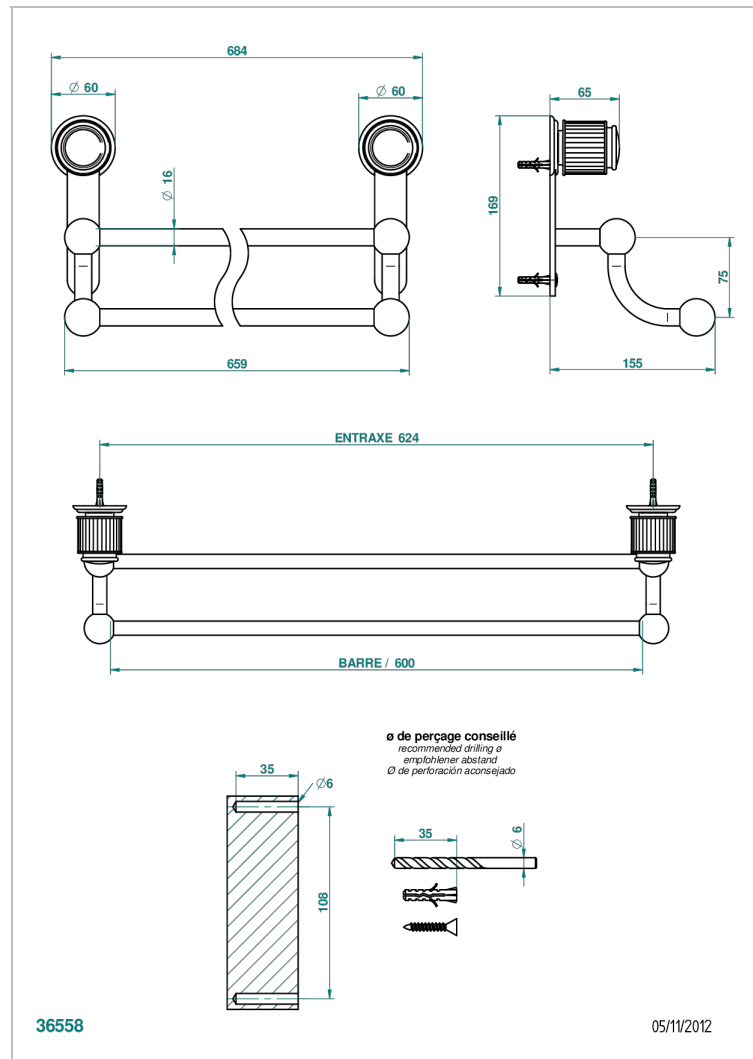

# JAIPUR SATIN CRYSTAL

A9B-516/60

Towel rail, 2 fixed rails, length: 600 mm

## CHARACTERISTIC

- Jaipur Satin crystal
- Towel rail, 2 fixed rails, length: 600 mm