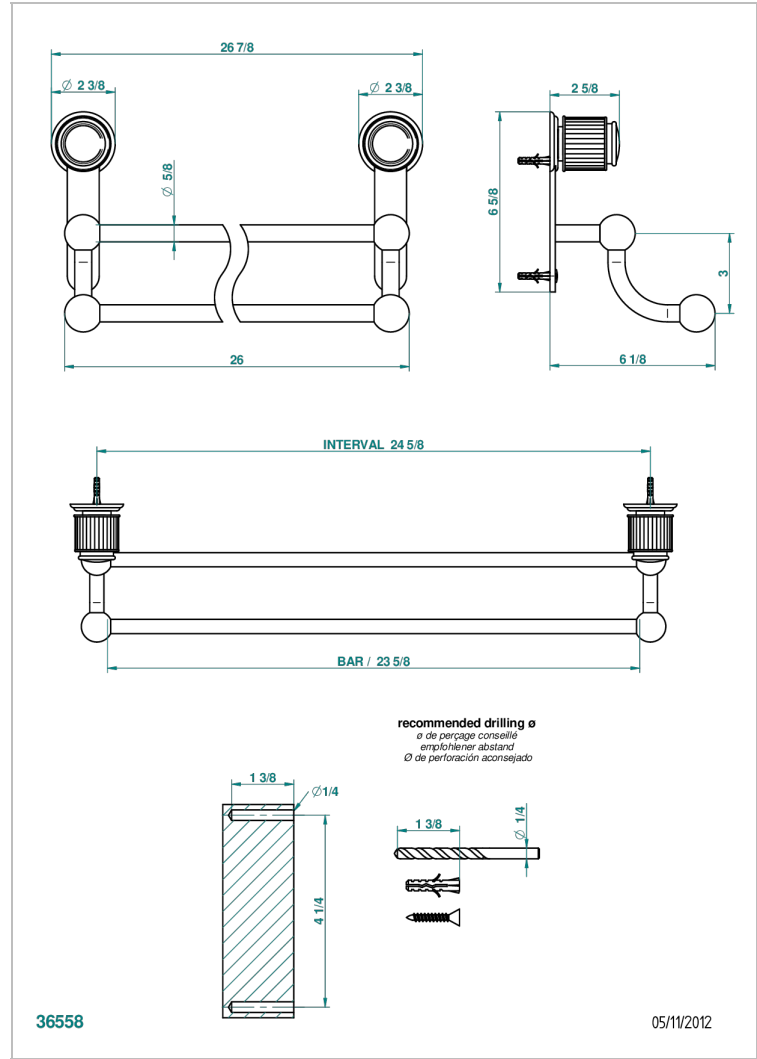

JAIPUR SATIN CRYSTAL

A9B-516/60

Towel rail, 2 fixed rails, length: 600 mm

THG[®]
PARIS

CHARACTERISTIC

- Jaipur Satin crystal
- Towel rail, 2 fixed rails, length: 600 mm

AVAILABLE FINITIONS

Antique nickel - H28
Black ceram - D30
Blush PVD - H62
Brass color PVD - H49
Brown bronze color PVD - F33
Gold color PVD - H52