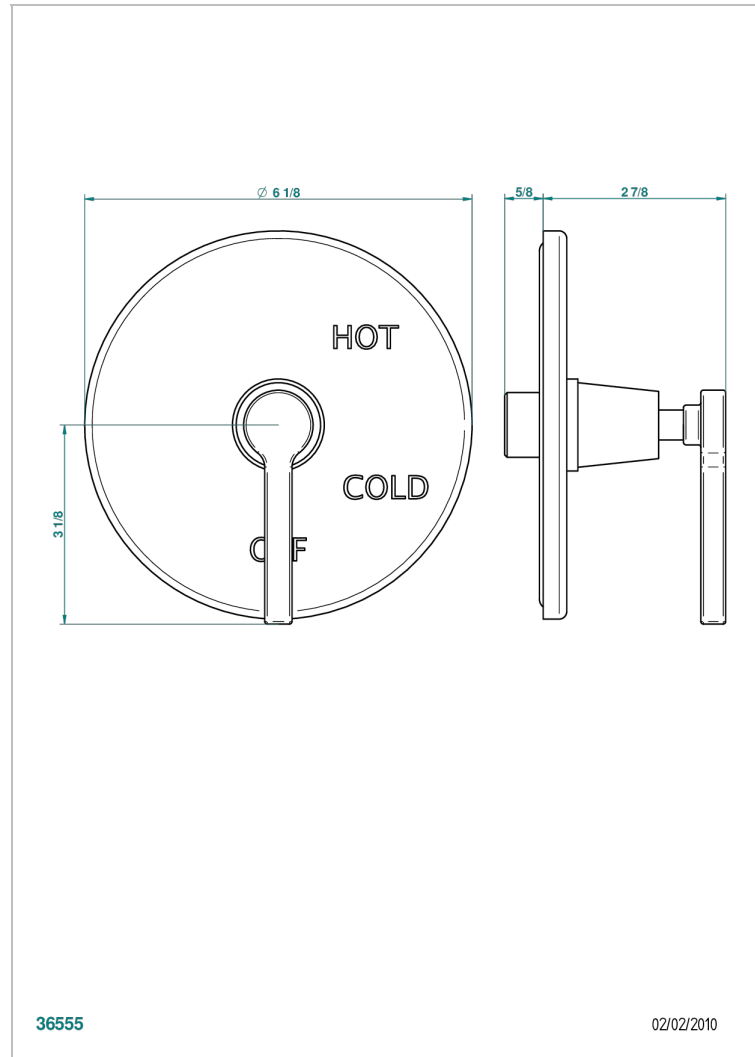

# SPIRIT WITH LEVER HANDLES

G58-320B

Trim for pressure balance valve

THG<sup>®</sup>  
PARIS

## CHARACTERISTIC

- Spirit with lever handles
- Trim for pressure balance valve

## RELATED SKU'S

- Ref. G00-320A 1/2 " Pressure balance valve