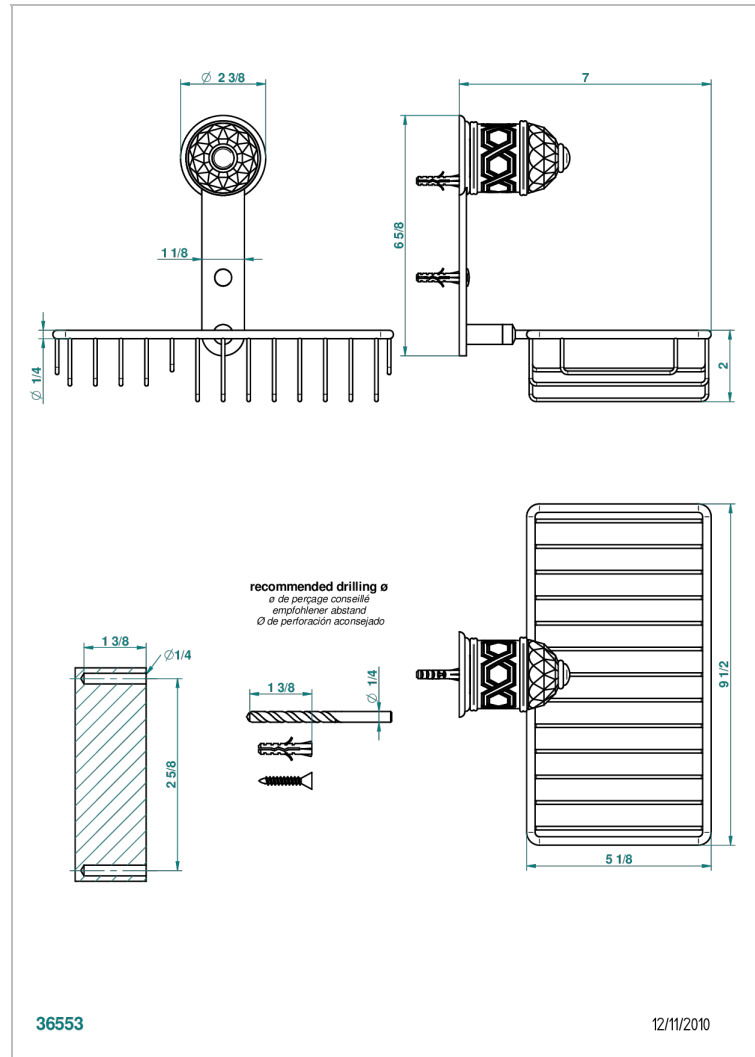

# DUOMO CRYSTAL

U4F-2620

Soap and sponge holder, wall mounted

## CHARACTERISTIC

- Duomo Crystal
- Soap and sponge holder, wall mounted