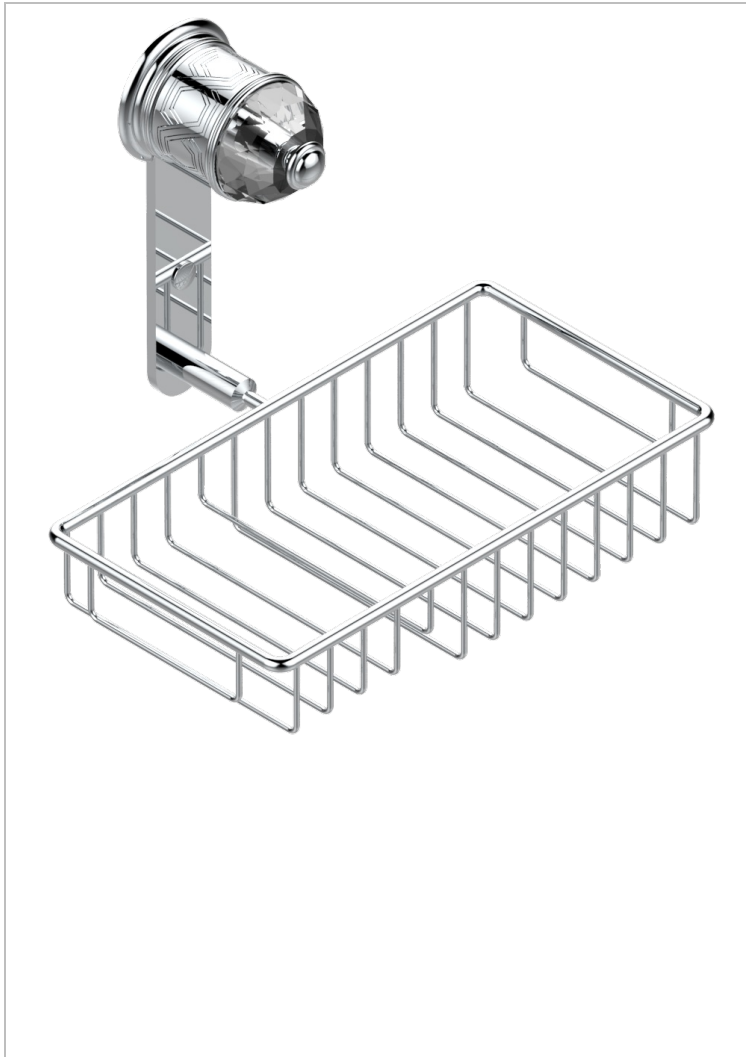

# DUOMO CRYSTAL

U4F-2620

Soap and sponge holder, wall mounted

## CHARACTERISTIC

- Duomo Crystal
- Soap and sponge holder, wall mounted