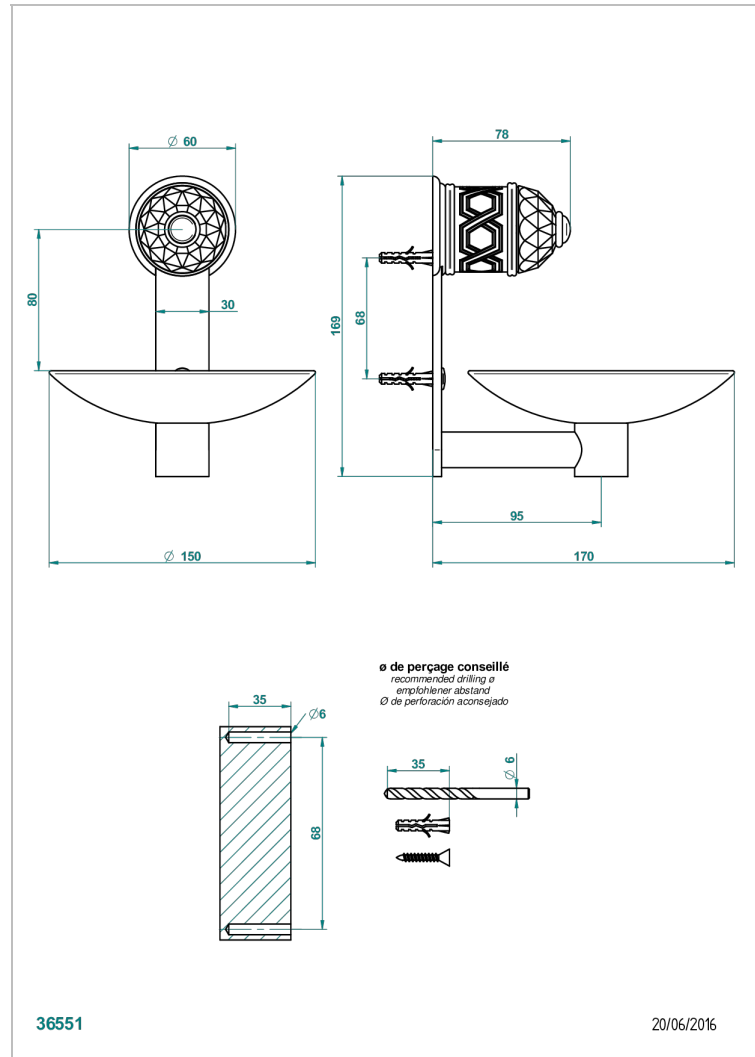

DUOMO CRYSTAL

U4F-546GM

Soap dish, wall mounted, 6" diameter

THG[®]
PARIS

CHARACTERISTIC

- Duomo Crystal
- Soap dish, wall mounted, 6" diameter

AVAILABLE FINITIONS

Black ceram - D30
Blush PVD - H62
Brass color PVD - H49
Brown bronze color PVD - F33
Chrome polished - A02
Chrome polished / gold polished - G02