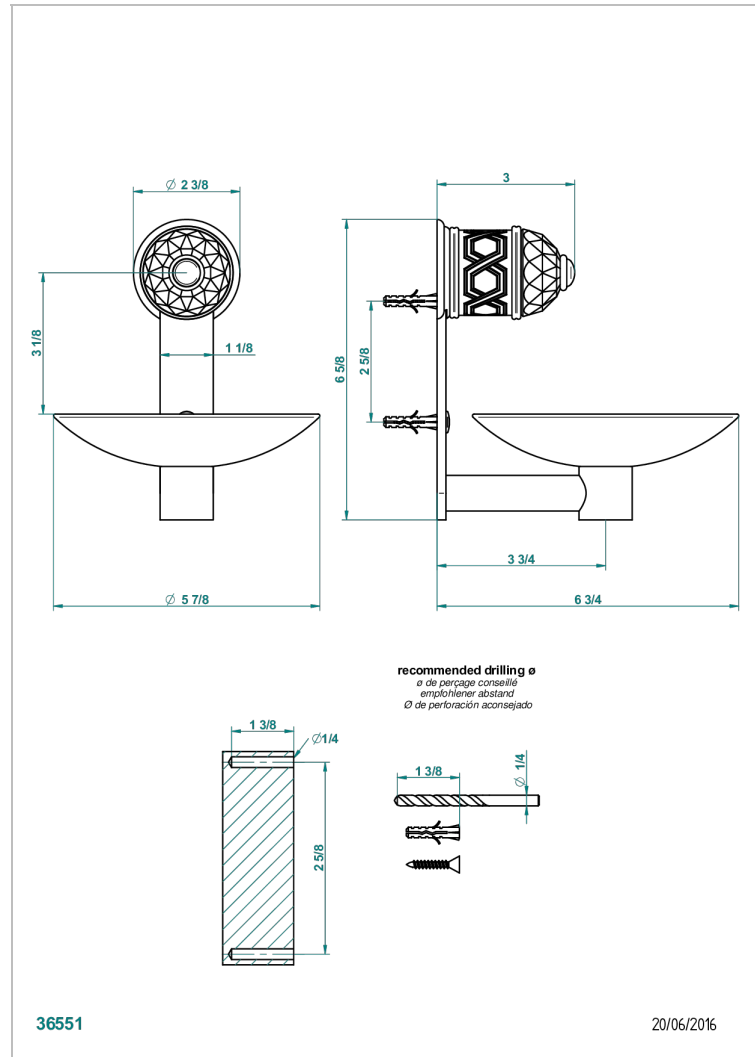

# DUOMO CRYSTAL

U4F-546GM

Soap dish, wall mounted, 6" diameter

THG<sup>®</sup>  
PARIS

## CHARACTERISTIC

- Duomo Crystal
- Soap dish, wall mounted, 6" diameter