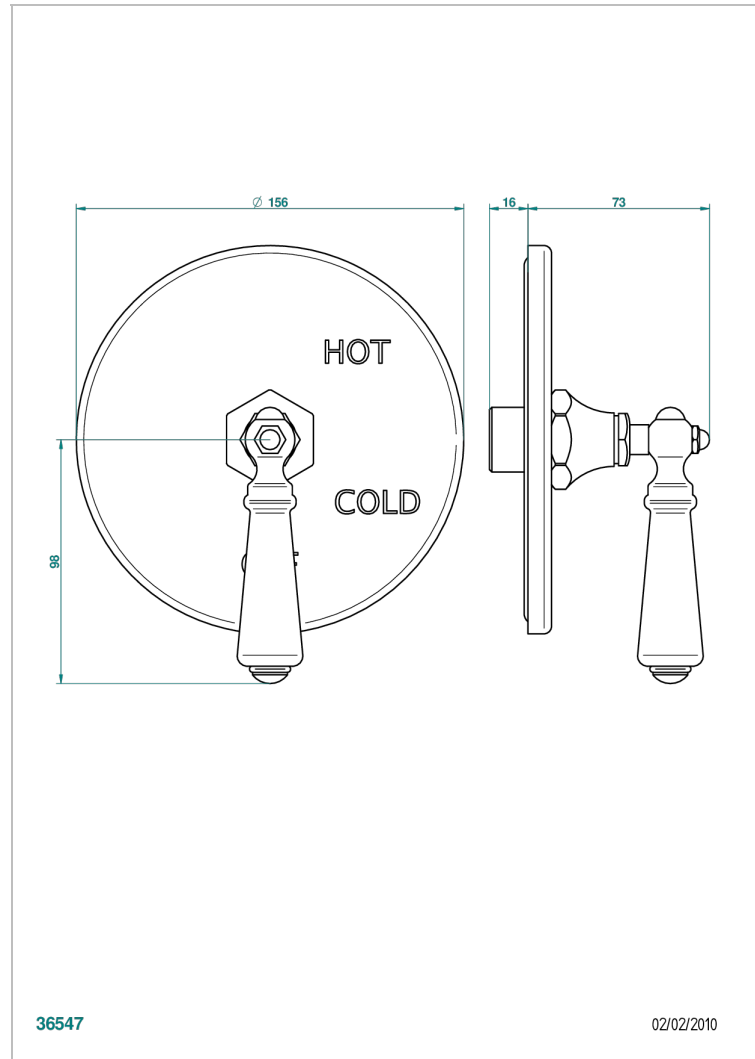

1900 WITH LEVER HANDLES

G28-320B

Trim for pressure balance valve

THG[®]
PARIS

CHARACTERISTIC

- 1900 with lever handles
- Trim for pressure balance valve

RELATED SKU'S

- Ref. G00-320A 1/2 " Pressure balance valve