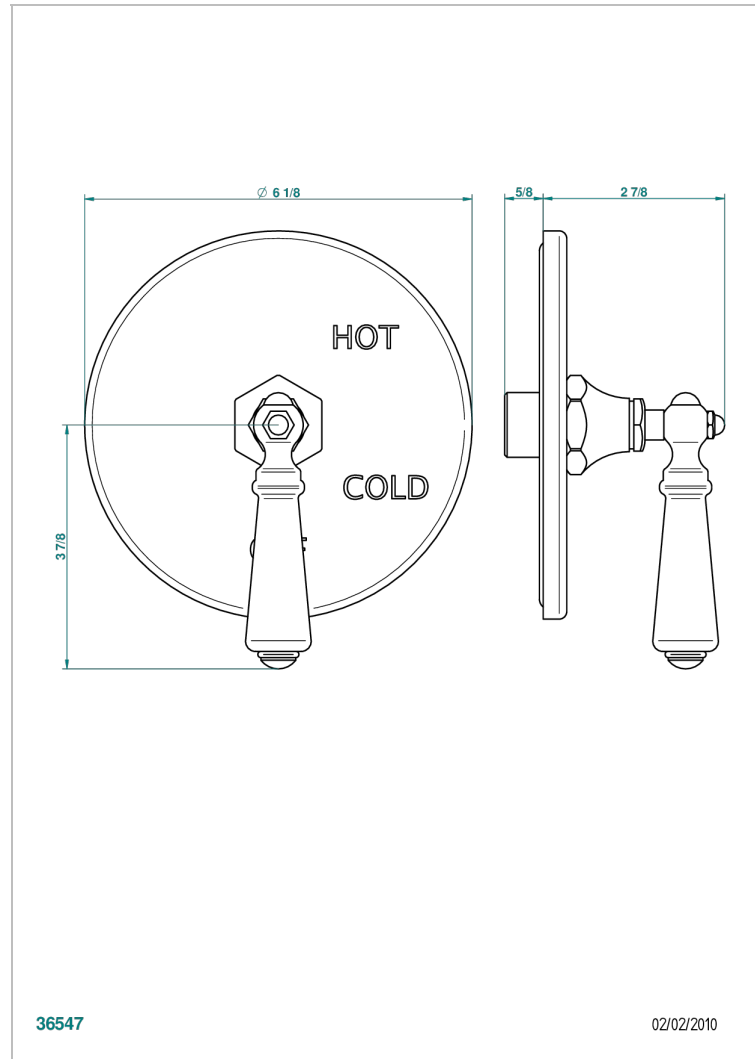

# 1900 WITH LEVER HANDLES

G28-320B

Trim for pressure balance valve

THG<sup>®</sup>  
PARIS

## CHARACTERISTIC

- 1900 with lever handles
- Trim for pressure balance valve

## RELATED SKU'S

- Ref. G00-320A 1/2 " Pressure balance valve