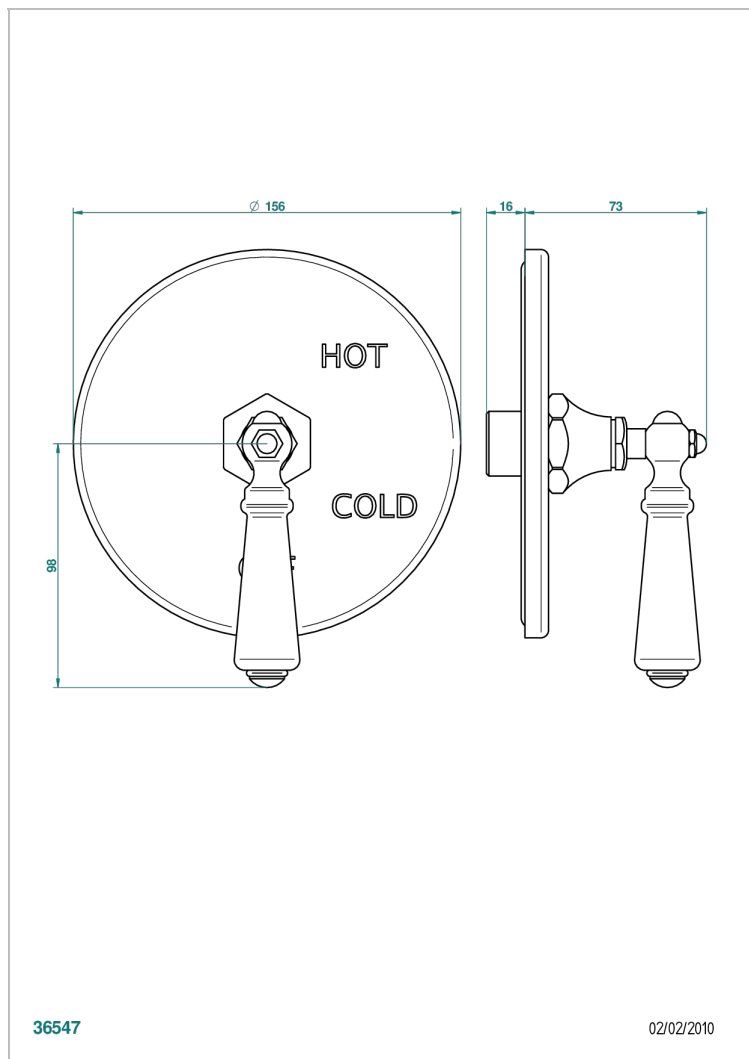

BROADWAY WITH WHITE PORCELAIN LEVER HANDLES

A04-320B

Trim for pressure balance valve

36547

02/02/2010

CHARACTERISTIC

- Broadway with white porcelain lever handles
- Trim for pressure balance valve

RELATED SKU'S

- Ref. G00-320A 1/2 " Pressure balance valve

AVAILABLE FINITIONS

Black ceram - D30

Blush PVD - H62

Brass color PVD - H49

Brown bronze color PVD - F33

Chrome polished - A02

Chrome polished / gold polished -