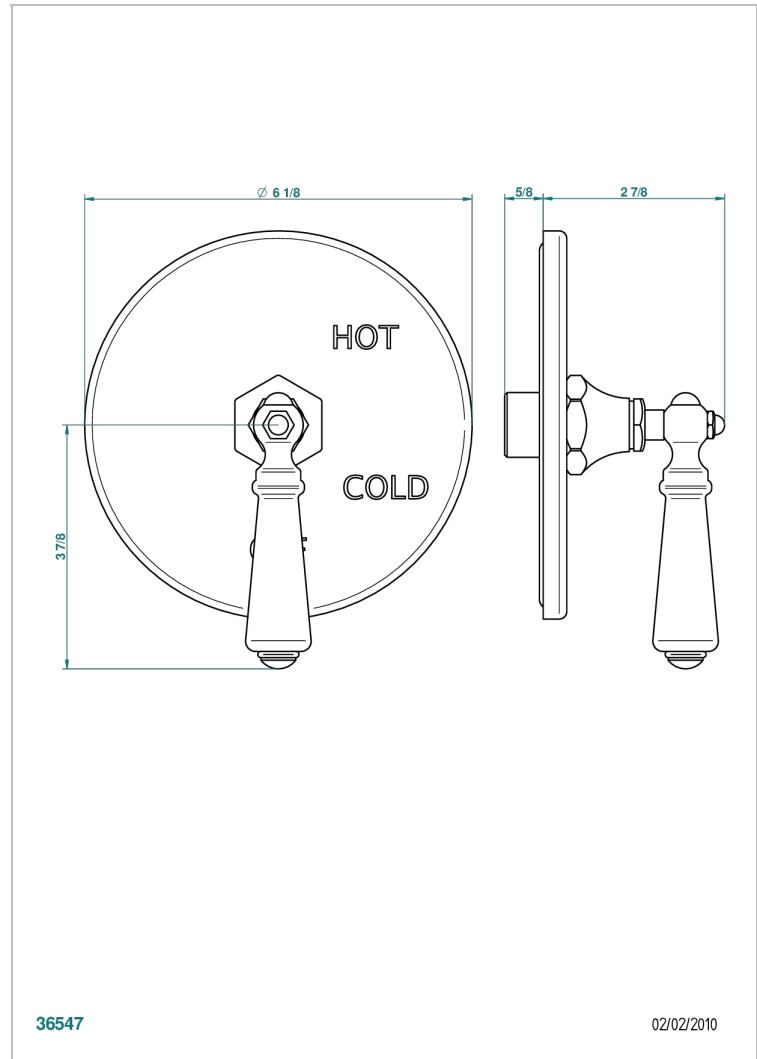

BROADWAY WITH WHITE PORCELAIN LEVER HANDLES

A04-320B

Trim for pressure balance valve

CHARACTERISTIC

- Broadway with white porcelain lever handles
- Trim for pressure balance valve

RELATED SKU'S

- Ref. G00-320A 1/2 " Pressure balance valve