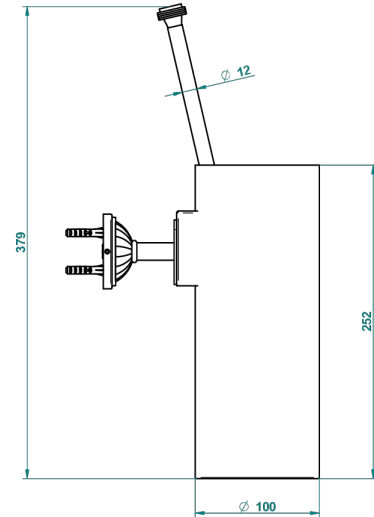

JAIPUR SATINY CRYSTAL

A9B-4720

Wall mounted toilet brush holder

THG®
PARIS

36541

13/01/2016

CHARACTERISTIC

- Jaipur Satiny crystal
- Wall mounted toilet brush holder

AVAILABLE FINITIONS

Black ceram - D30
Blush PVD - H62
Brass color PVD - H49
Brown bronze color PVD - F33
Chrome polished - A02
Chrome polished / gold polished - G02

Copper antique matt, coated - H07
Gold color PVD - H52
Gold mat - F07
Gold polished - F01
Graphite PVD - H64
Light coated bronze - D01

Matt Umber PVD - H67
Matt blush PVD - H60
Matt brass color PVD - H50
Matt brown bronze color PVD - F34
Matt chrome (American satin) - C02
Matt gold color PVD - H53

Matt graphite PVD - H65
Matt nickel (American satin) - C01
Matt nickel color PVD - H56
Nickel antique / Sovereign - H28
Nickel color PVD - H55
Nickel polished - B01

Soft gold - F30
Soft matt gold - F31
Umber PVD - H66