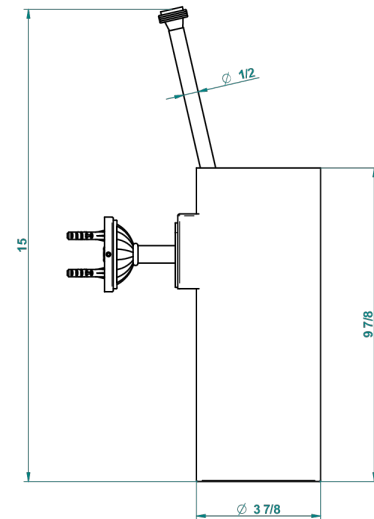

JAIPUR SATINY CRYSTAL

A9B-4720

Wall mounted toilet brush holder

THG®
PARIS

36541

13/01/2016

CHARACTERISTIC

- Jaipur Satiny crystal
- Wall mounted toilet brush holder

AVAILABLE FINITIONS

Black ceram - D30
Blush PVD - H62
Brass color PVD - H49
Brown bronze color PVD - F33
Chrome polished - A02
Chrome polished / gold polished - G02

Copper antique matt, coated - H07
Gold color PVD - H52
Gold mat - F07
Gold polished - F01
Graphite PVD - H64
Light coated bronze - D01

Matt Umber PVD - H67
Matt blush PVD - H60
Matt brass color PVD - H50
Matt brown bronze color PVD - F34
Matt chrome (American satin) - C02
Matt gold color PVD - H53

Matt graphite PVD - H65
Matt nickel (American satin) - C01
Matt nickel color PVD - H56
Nickel antique / Sovereign - H28
Nickel color PVD - H55
Nickel polished - B01

Soft gold - F30
Soft matt gold - F31
Umber PVD - H66