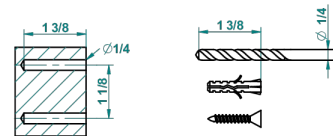

JAIPUR SATINY CRYSTAL

A9B-4720

Wall mounted toilet brush holder

THG®
PARIS

36541

13/01/2016

CHARACTERISTIC

- Jaipur Satiny crystal
- Wall mounted toilet brush holder

AVAILABLE FINITIONS

Black ceram - D30
Blush PVD - H62
Brass color PVD - H49
Brown bronze color PVD - F33
Chrome polished - A02
Chrome polished / gold polished - G02

Copper antique matt, coated - H07
Gold color PVD - H52
Gold mat - F07
Gold polished - F01
Graphite PVD - H64
Light coated bronze - D01

Matt Umber PVD - H67
Matt blush PVD - H60
Matt brass color PVD - H50
Matt brown bronze color PVD - F34
Matt chrome (American satin) - C02
Matt gold color PVD - H53

Matt graphite PVD - H65
Matt nickel (American satin) - C01
Matt nickel color PVD - H56
Nickel antique / Sovereign - H28
Nickel color PVD - H55
Nickel polished - B01

Soft gold - F30
Soft matt gold - F31
Umber PVD - H66