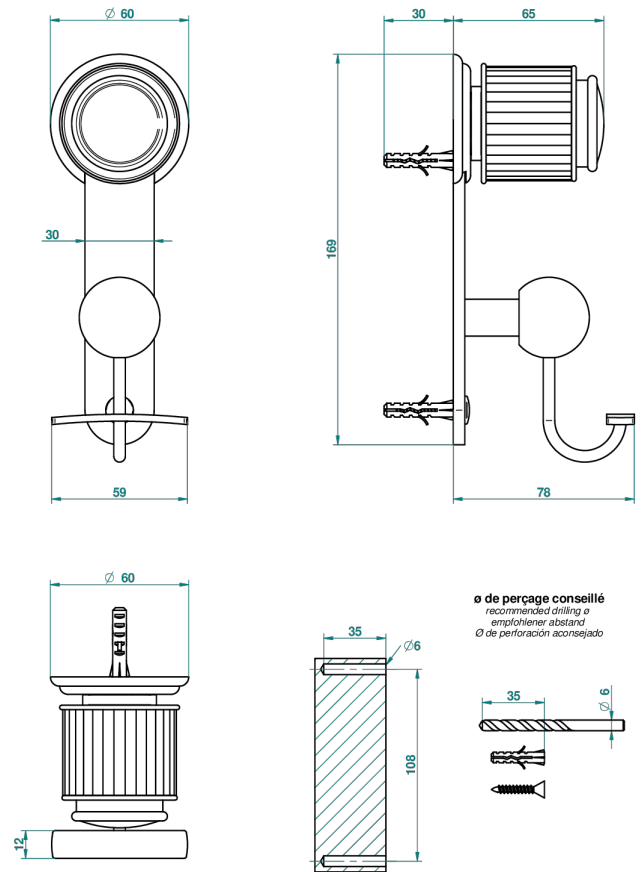

JAIPUR SATIN CRYSTAL

A9B-510

Robe hook

THG[®]
PARIS

CHARACTERISTIC

- Jaipur Satin crystal
- Robe hook

AVAILABLE FINITIONS

Antique nickel - H28
Black ceram - D30
Blush PVD - H62
Brass color PVD - H49
Brown bronze color PVD - F33
Gold color PVD - H52

Nickel color PVD - H55
Polished chrome (color finish) - A02
Polished chrome / Polished gold (color finish) - G02
Polished gold (color finish) - F01
Polished nickel - B01
Soft gold - F30

Soft matt gold - F31
Umber PVD - H66
Varnished matt antique red copper (color finish) - H07